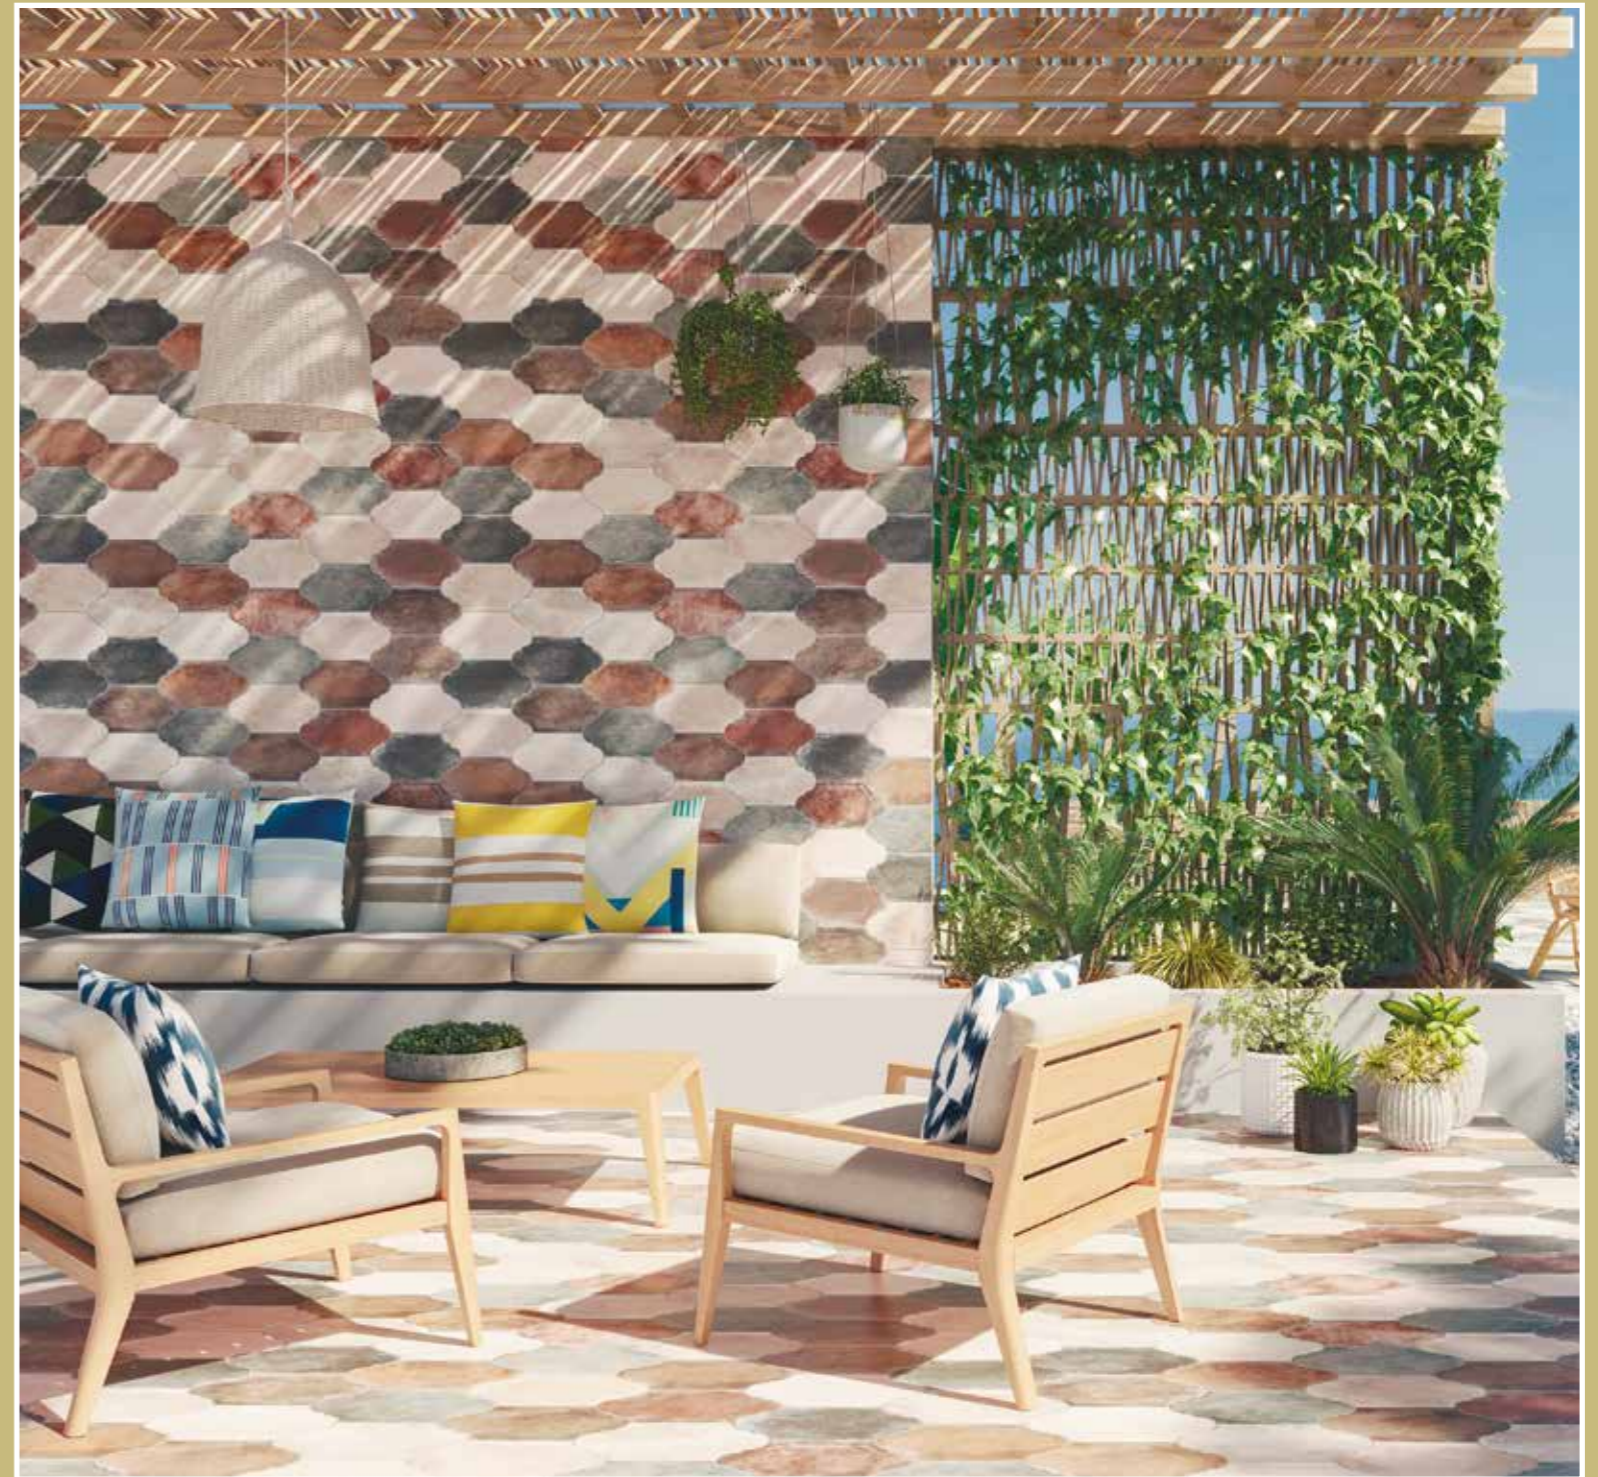

FLOOR & WALL TILES: BOHEME MIX PROV. 16X33