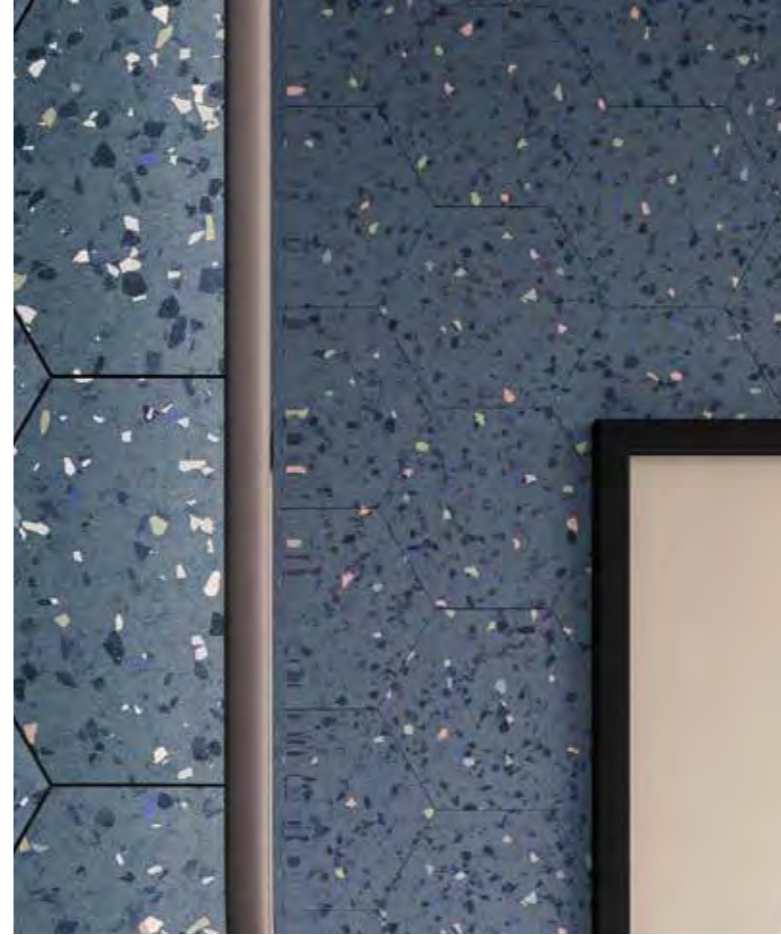

Inspire

El más puro estilo mediterráneo clásico totalmente renovado. El clásico terrazo cobra vida propia en la nueva colección Inspire. Levado a piezas hexagonales de 20x24, que dan un toque de modernidad y carácter, mantiene toda su esencia vintage, pero con nuevos colores para hacer de esta colección una de las más metropolitanas de Ecoceramic

This collection is a new take on a Mediterranean classic. Inspire is a revamped version of classic terrazzo tiles in a 20x24 hexagonal format. Despite their vintage essence, the tiles stand out for their personality and modern appeal in refreshing new colours, making this one of the most cosmopolitan of Ecoceramic's collections.