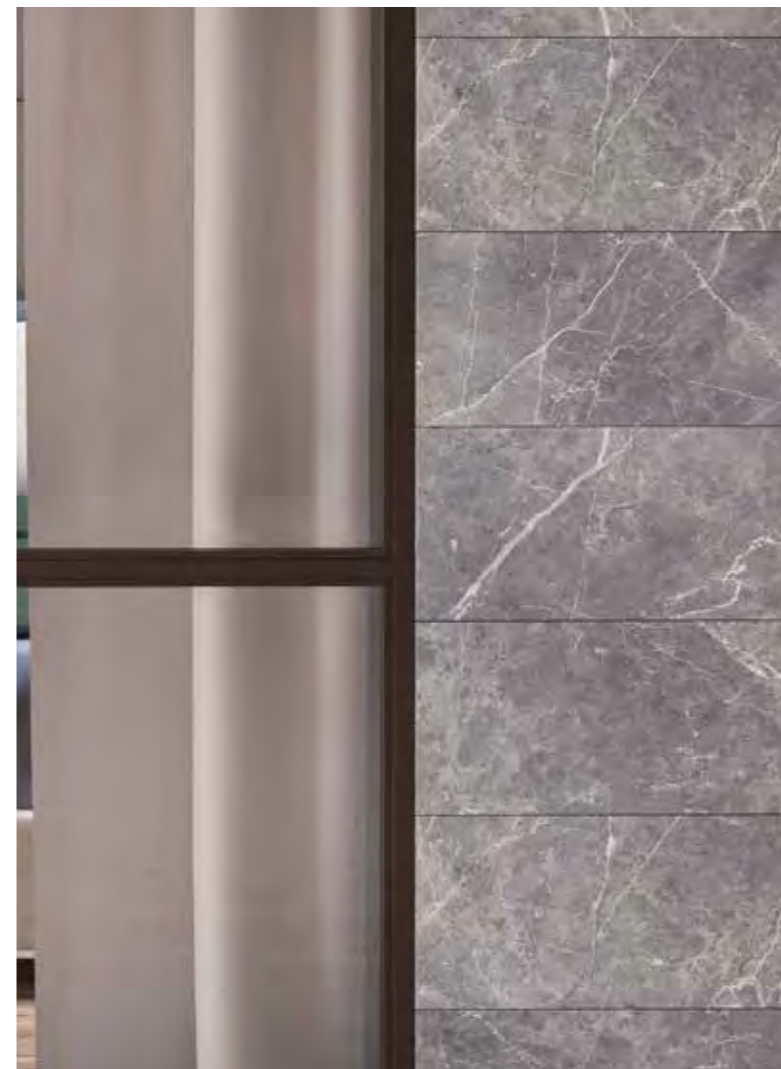

Bolonia

Una obra de arte para los sentidos, la colección Bolonia representa un mármol pulpis que atrae todo el protagonismo gracias a sus contrastes. Una base llena de matices y contrastes que rompen con sus vetas de color blanco puro. La colección Bolonia es sinónimo de equilibrio entre el estilo clásico y la representación del carácter.

Bolonia is a delight for the senses. Thanks to its Pulpis marble design and striking contrasts, the collection's is bound to draw all eyes. With dazzling white veins on a background filled with contrasts and other subtle nuances, it unites classic elegance with a strong personality.