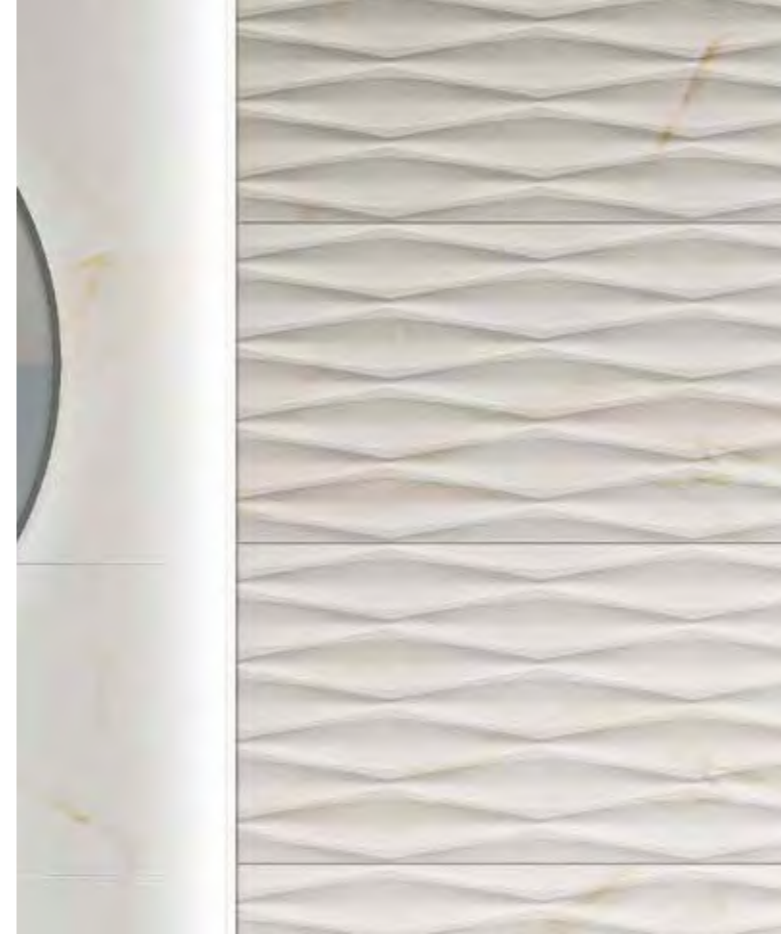

Essens

Luminoso y atemporal, la colección Essens reproduce sobre la pasta roja un clásico mármol calacatta que funde sus vetas doradas o grises en una base blanca brillante. El toque final de carácter se consigue gracias a su sutil relieve en forma de diamante que augura una eterna elegancia.

This timeless red-body collection reproduces all the luminous beauty of classic Calacatta marble, with gold or grey veins that melt into a glossy white background. The crowning touch is its subtle diamond-shaped relief tile, conceived to bring an extra touch of stylish elegance to the collection.