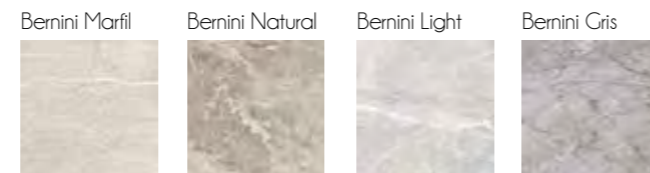

Pavimento coordinado / Coordinated flooring

porcelain