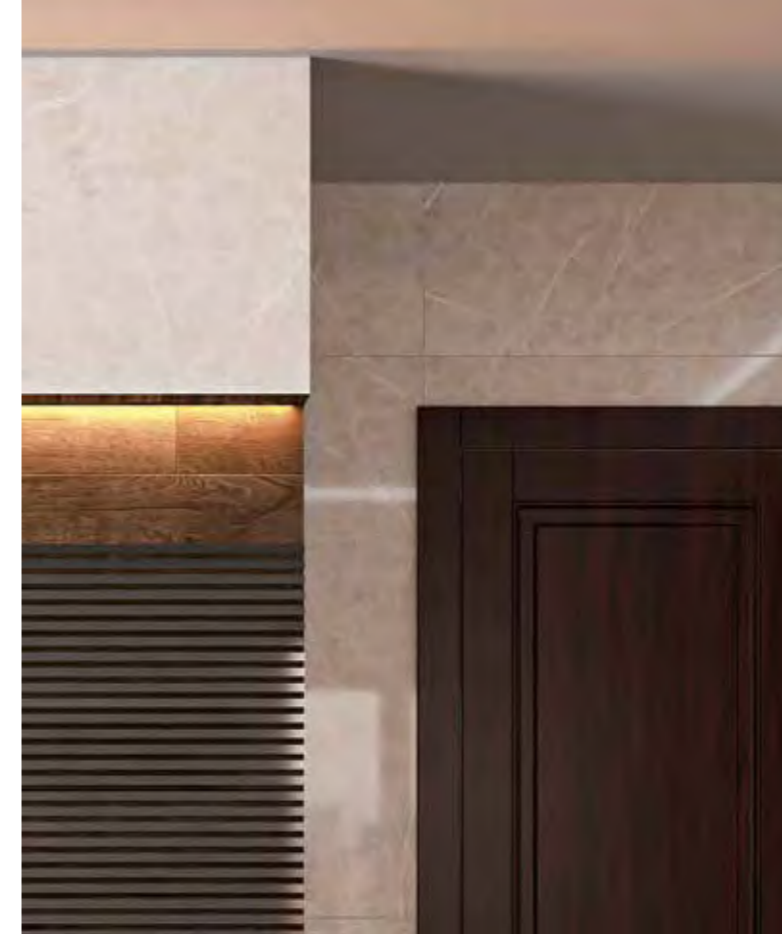

Theater

Un mármol que destaca por su contraste de colores y su riqueza gráfica. Una base con tonalidades fuertes, pero a la vez cálidas en las que destacan sus vetas arenosas de color blanco puro. Theater es una colección llena de fuerza y carácter gracias a sus más de 4 colores vibrantes que consiguen llenar tus espacios de singularidad, sin dejar de lado la serenidad propia del mármol.

Theater is a marble-effect collection conspicuous for its colour contrasts and rich design, with a warm strong-coloured background streaked with grainy dazzlingly white veins. Thanks to its vibrant colours in a choice of over 4 different shades, it exudes strength and personality. A collection conceived to infuse living spaces with singular beauty and all the restfulness synonymous with marble.