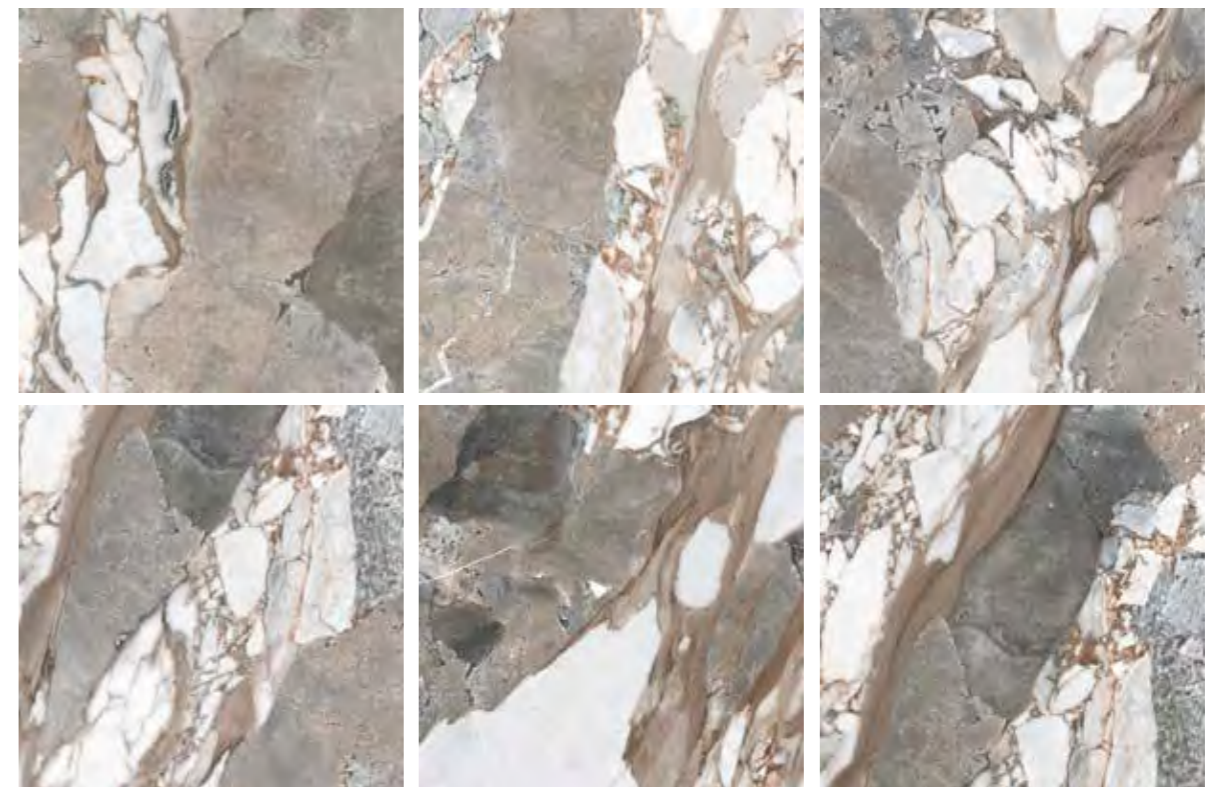

Ravello Naturale