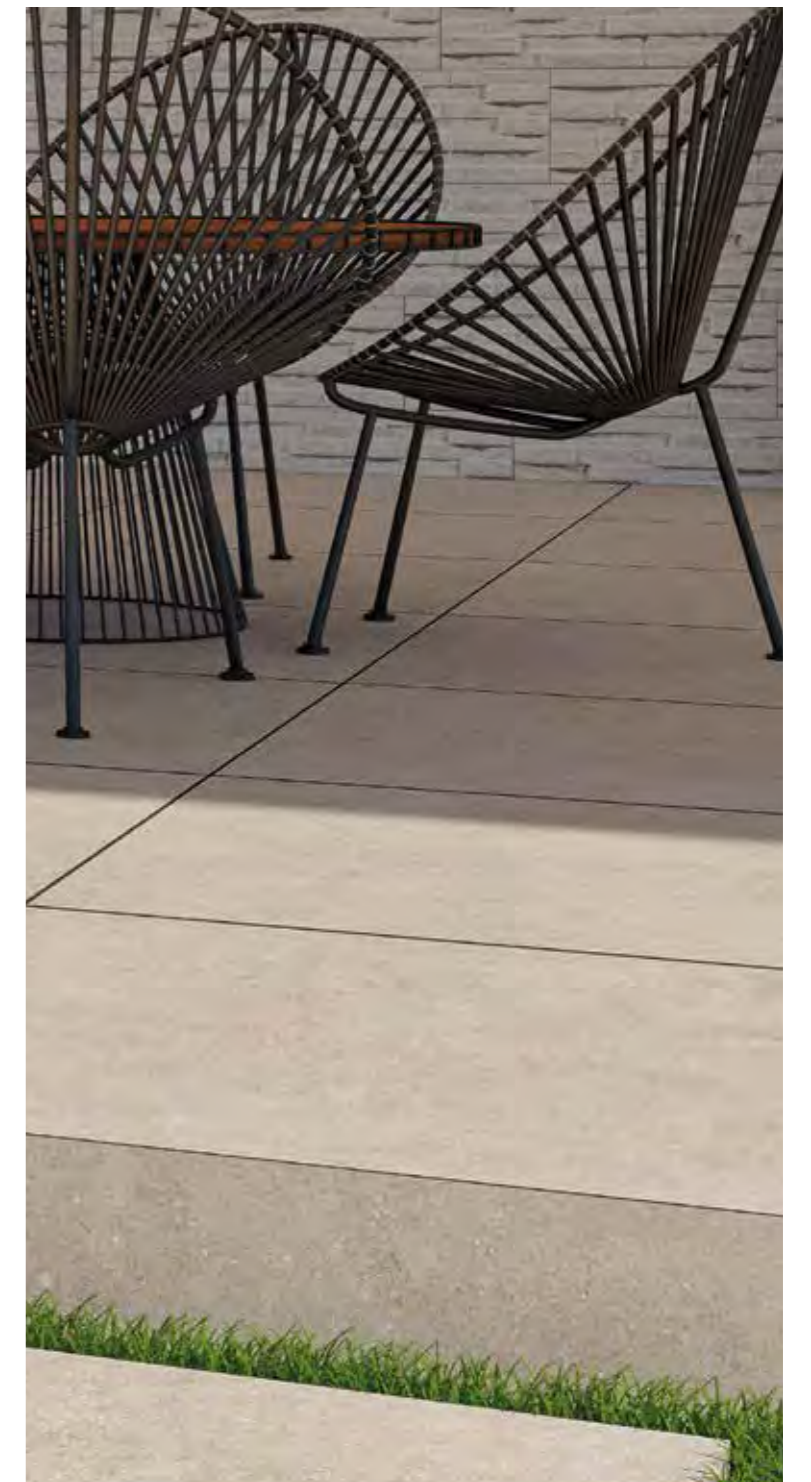

A collection inspired by the resistance of cement, Arenisca 2.0 is a new version of Ecoceramic's extra-thick tiles. It reproduces all the finer nuances of cement, with the marks of incusted stone and gravel. Perfect for bringing a chic industrial look to any living space in the home.