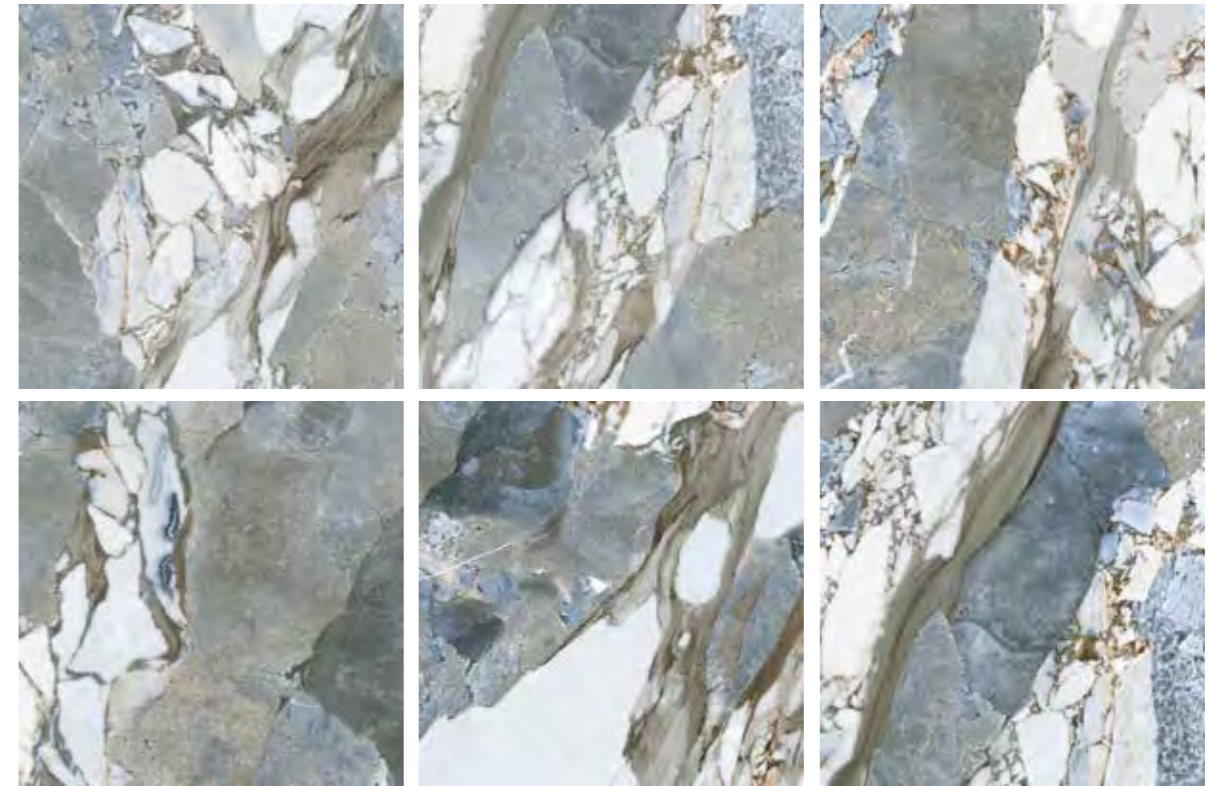

Ravello Azzurro