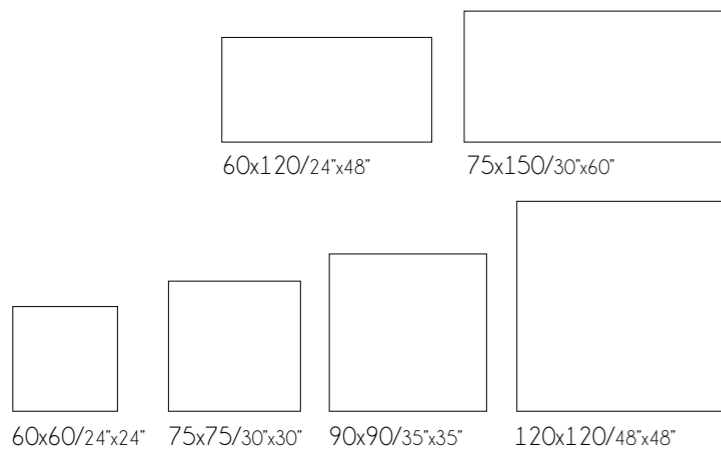

Unik

Característica técnicas / Technical features

Formatos / Sizes

33,3x100/13"x40"

Pavimento coordinado / Coordinated flooring

ecoluxe

60x120/24"x48"

75x150/30"x60"