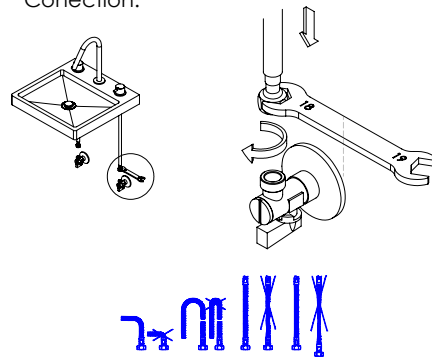

Adjustable Pliers

4°

Conection:

5°

Maintenance:

SVELTE120A

1°

Service: