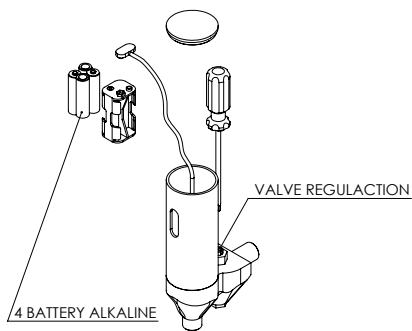

3°

Maintenance: