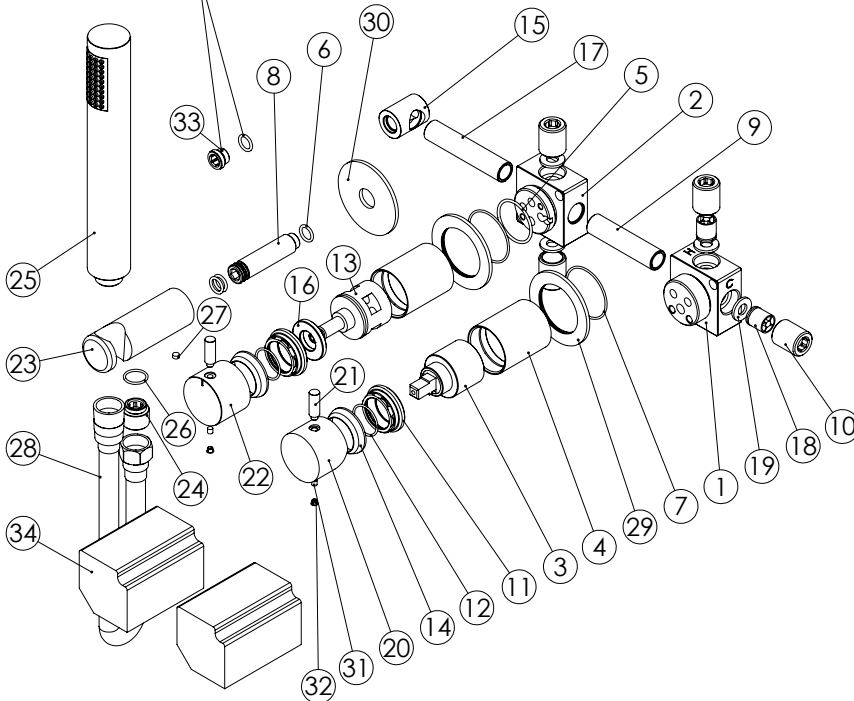

Remove ref:101163 and 001367
after test installation