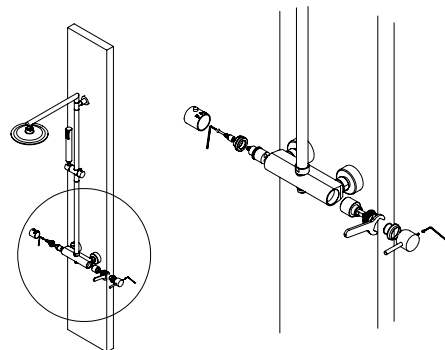

Maintenance: