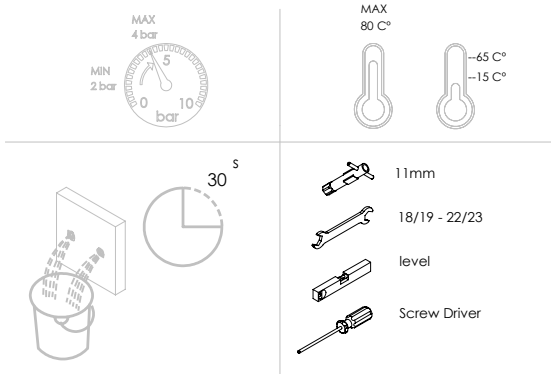

SN005

1°

Service: