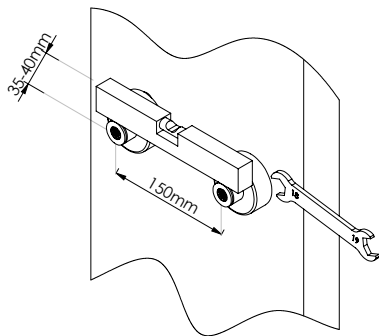

SVELTE140A

1°

Service:

- Adjustable Pliers
- 18-19 / 30mm
- Screw Driver
- level
- 2 / 2.5 mm

2°

3°

Fixed:

4°

5°

Maintenance: