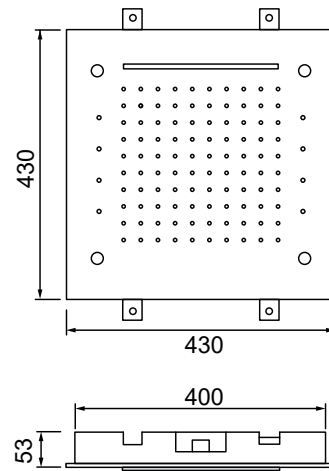

DIBUJO TÉCNICO / TECHNICAL DRAWING

DUCHA EMPOTRADA 430X430 CON CROMOTERAPIA + CASCADA + NEBULIZACIÓN Y CON MANDO

BUILT-IN SHOWER 430X430 WITH CHROMOTHERAPY + WATERFALL + NEBULIZATION AND WITH CONTROL

AC64133

1.645€