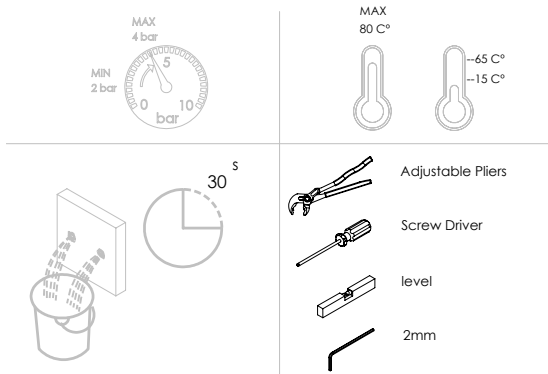

SVELTE090

1°

Service: