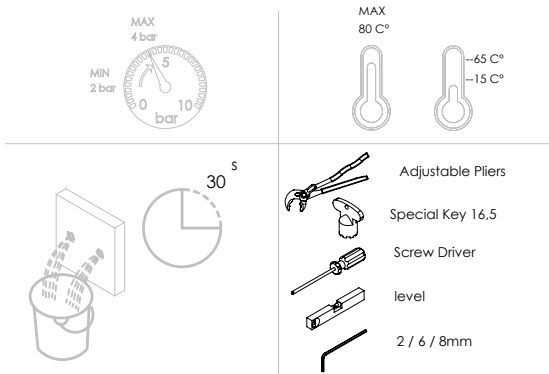

SVELTE090CB

1°

Service: