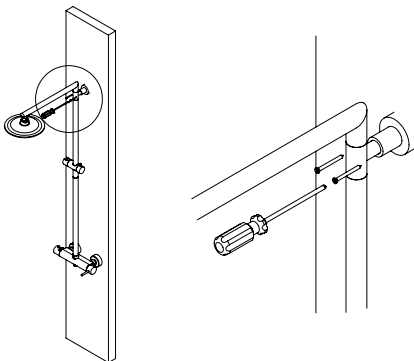

SVELTE140A

1°

Service:

- Adjustable Pliers
- 18-19 / 30mm
- Screw Driver
- level
- 2 / 2.5 mm

2°

3°

Fixed:

4°

5°

Maintenance: