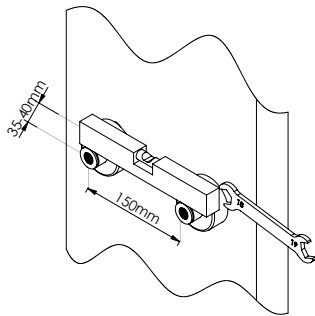

SVELTE140AECO

1°

Service:

- Adjustable Pliers
- 18-19 / 30mm
- Screw Driver
- level
- 2 / 2.5 mm

2°

3°

Fixed:

4°

5°

Maintenance: