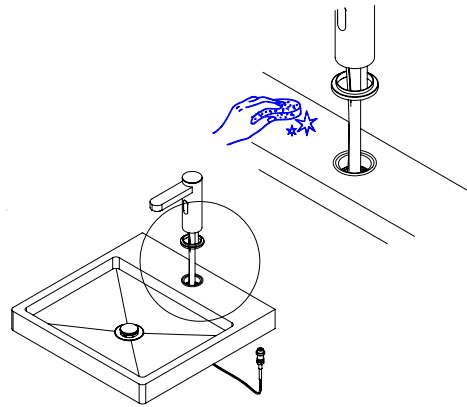

SN001

1°

Service:

MAX 4 bar
MIN 2 bar

MAX 80 °C
-65 °C
-15 °C

30^s

11mm
18/19 - 22/23
Screw Driver

2°