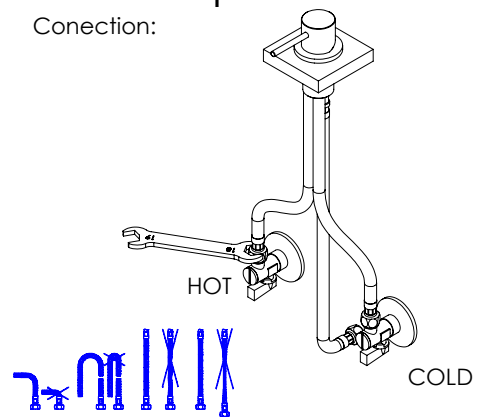

Conection:

4°