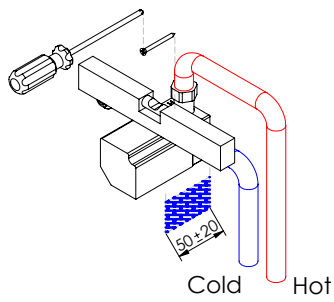

SVELTE070C

1°

Service:

- Adjustable Pliers
- Screw Driver
- Special Key 16,5
- Level
- 2 / 6 / 8mm

2°

Conection:

3°

Fixed:

4°

Remove Protection:

5°

Maintenance: