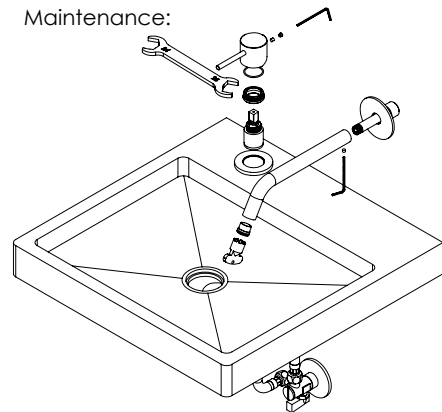

Maintenance: