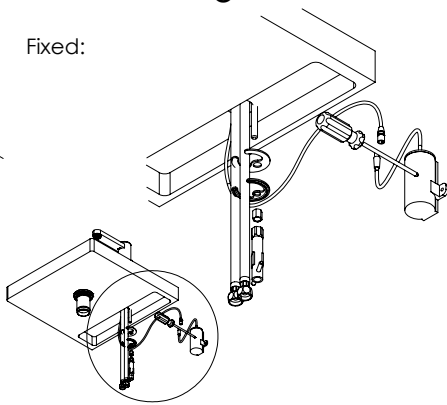

SN003A

1°

Service:

MAX 4 bar
MIN 2 bar

MAX 80 °C
-65 °C
-15 °C

30^s

11mm
18/19 - 22/23
Screw Driver

2°

3°

Fixed:

4°

5°

Maintenance:

TYPE	Valves for hot and cold water	WORKING TEMPERATURE	5°C -45°C
MIXING DEVICE	Embedded	STORAGE TEMPERATURE	5°C -45°C
CONTROL	Latching	BASE	Brass
WORKING PRESSURE LIMIT	0,5 -0,8 bar	THREADED HOLES FOR INLET HOSES	M30x1
SUGGESTED WORKING PRESSURE	1 -1,5 bar		
BATTERY TYPE	4 batteries lithium primary type AA 1,5V (included)		

Assembly sequence:

1. 1 st - Install the tap without connecting any elements
  2. 2 nd - Insert the 4 AA 1.5V lithium batteries
  3. 3 rd - Open the water
  4. 4 th - Connect the battery cable to the tap
2. Note : When controlling, nothing can be in front of the sensor for about 1 minute.

TUTTI I DIRITTI SONO RISERVATI. TUTTI I DIRITTI SONO RISERVATI. TUTTI I DIRITTI SONO RISERVATI.