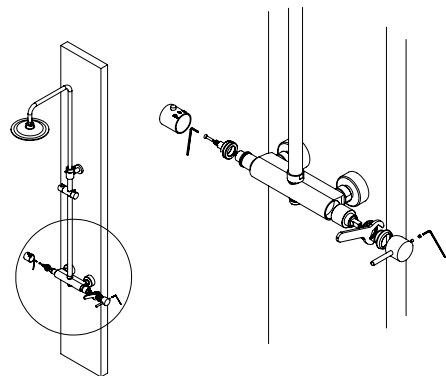

Maintenance: