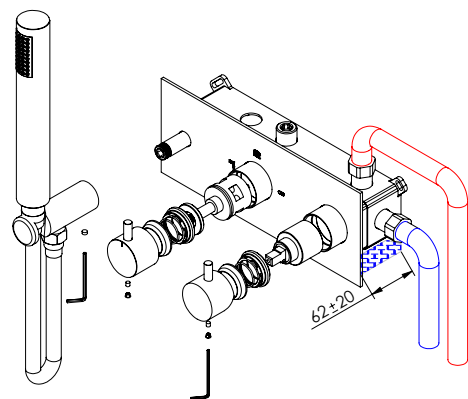

SVELTE090C

1°

Service:

- Adjustable Pliers
- Screw Driver
- level
- 2 / 2.5 / 6 / 8 mm

2°

Conection:

3°

Fixed:

4°

Remove Protection:

5°