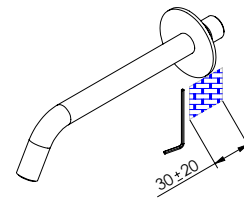

SVELTE100A

1°

Service:

- Adjustable Pliers
- Special Key 16,5
- 2 / 6mm

2°

Fixed:

3°

4°

5°

Maintenance: