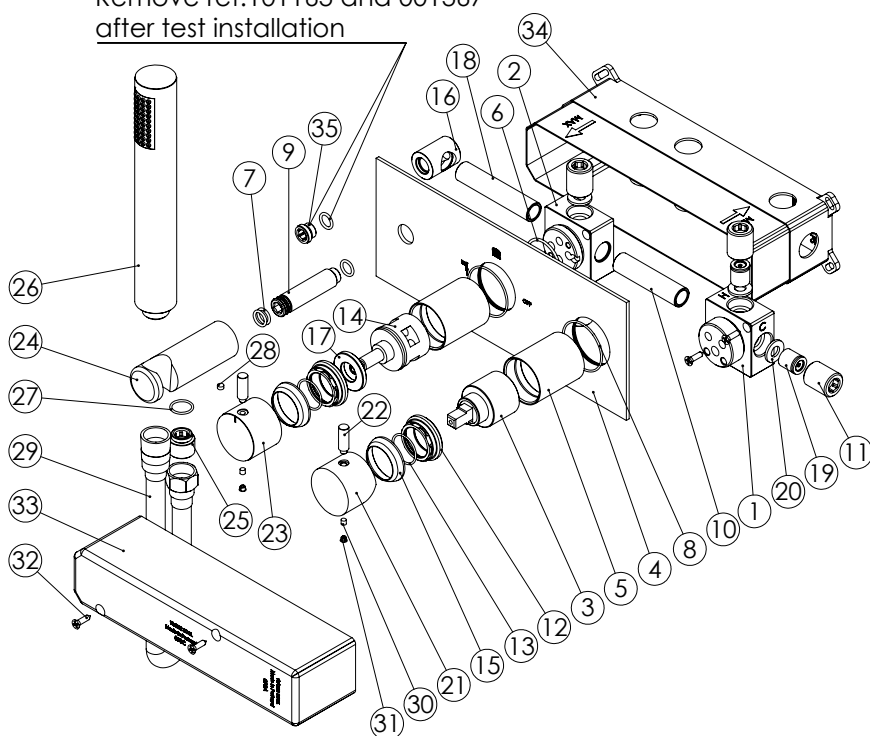

Remove ref:101163 and 001367
after test installation