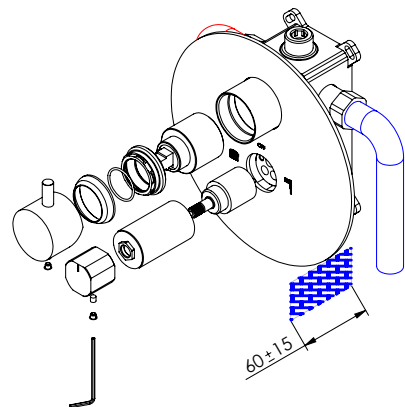

SVELTE080

1°

Service:

2°

Conection:

3°

Fixed:

4°

Remove Protection:

5°