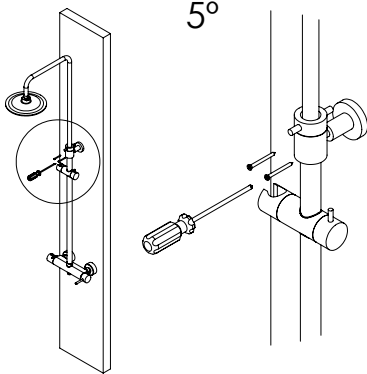

SVELTE140

1°

Service:

	MAX 80 C°
	- Adjustable Pliers 18-19 / 30mm - level 2 / 2,5 mm

2°

3°

Fixed:

4°

5°

Maintenance: