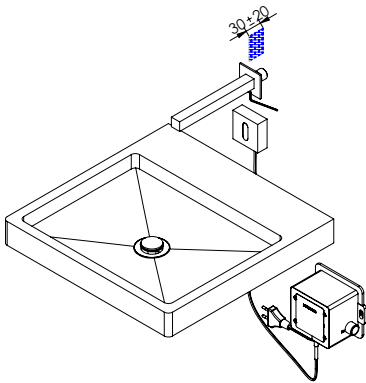

SN011

1°

Service:

2°

Fixed:

3°

4°

Conection:

5°

Maintenance:

Option: 4x1,5V Battery (Lithium)

Technical specifications

Voltage supply	DC6V
Working pressure	1 - 7 bar
Pressure resistance closed (1 min)	35 bar
Life test	500.000 cycles
Max. Hot water	75°C
Flow rate (RHA)	10.8 l/min
Sensor activation time	<1 s
Protection against intrusion (control box)	IP 65
Protection against intrusion (sensor)	IP 67
Sensor detection distance	≤ 35 cm
Power consumption (standby)	< 0,2mW
Power consumption (flushing)	< 3W
Water Saving Function	Auto off adjustable up to 1 min
Thread	G 1/2 - 14
Battery type (included)	4 X AA 1.5V
Sensor detection angle	15 deg (conical)