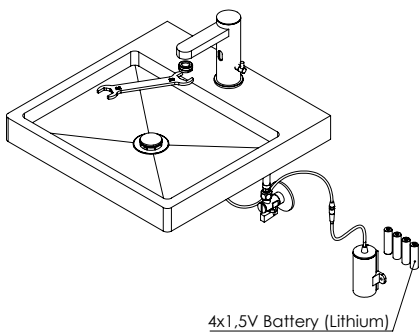

5°

Maintenance: