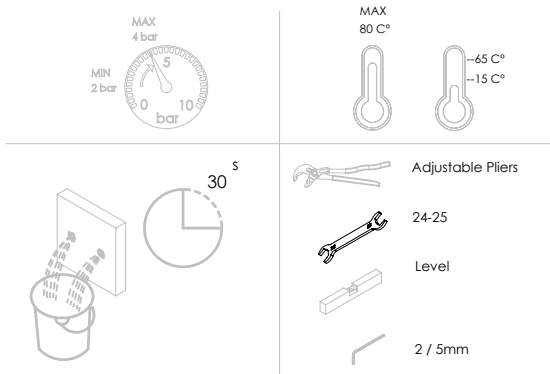

SVELTE120

1°

Service: