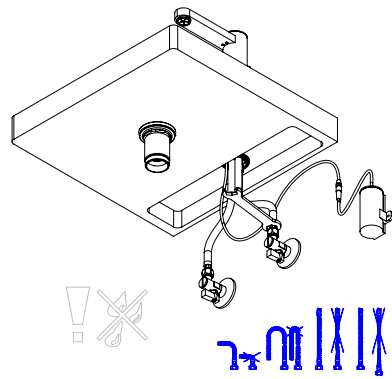

SN003A

1°

Service:

MAX 4 bar
MIN 2 bar

MAX 80 °C
-65 °C
-15 °C

30^s

11mm
18/19 - 22/23
Screw Driver

2°

3°

Fixed:

4°

5°

Maintenance:

TYPE	Valves for hot and cold water	WORKING TEMPERATURE	5°C -45°C
MIXING DEVICE	Embedded	STORAGE TEMPERATURE	5°C -45°C
CONTROL	Latching	BASE	Brass
WORKING PRESSURE LIMIT	0,5 -0,8 bar	THREADED HOLES FOR INLET HOSES	M30x1
SUGGESTED WORKING PRESSURE	1 -1,5 bar		
BATTERY TYPE	4 batteries lithium primary type AA 1,5V (included)		

Assembly sequence:

1. 1 st - Install the tap without connecting any elements
  2. 2 nd - Insert the 4 AA 1.5V lithium batteries
  3. 3 rd - Open the water
  4. 4 th - Connect the battery cable to the tap
2. Note : When controlling, nothing can be in front of the sensor for about 1 minute.

TUTTI I DIRITTI SONO RISERVATI. TUTTI I DIRITTI SONO RISERVATI. TUTTI I DIRITTI SONO RISERVATI.