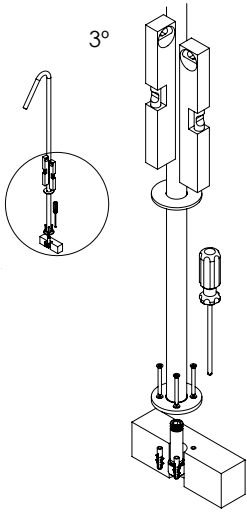

SVELTE150

1°

Service:

	MAX 80 C°
	- Special Key 16,5 - Screw Driver - level 8 mm

2°

Fixed:

3°

4°

5°

Maintenance: