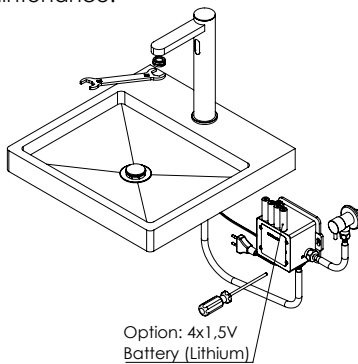

5°

Maintenance: