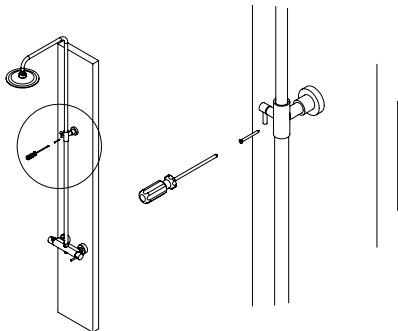

SVELTE140ECO

1°

Service:

MAX 4 bar
MIN 2 bar

MAX 80 C°
-65 C°
-15 C°

30^s

- Adjustable Pliers 18-19 / 30mm
- Screw Driver
- level
- 2 / 2.5 mm

2°

3°

Fixed:

4°

5°

Maintenance: