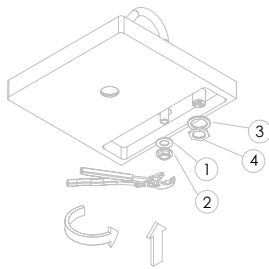

Service:

- Adjustable Pliers
- 11mm
- 18/19 - 24/25
- Special Key 16,5
- 2mm

2°

3°

Fixed:

4°

5°

Maintenance: