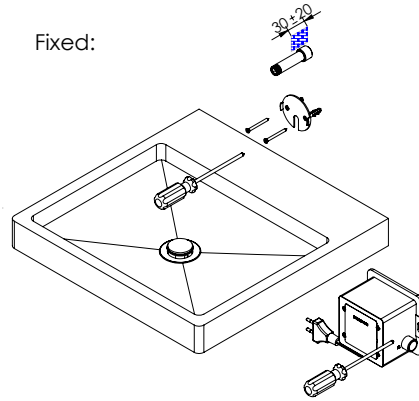

SN011

1°

Service:

2°

Fixed:

3°

4°

Conection:

5°

Maintenance:

Option: 4x1,5V Battery (Lithium)

Technical specifications

Voltage supply	DC6V
Working pressure	1 - 7 bar
Pressure resistance closed (1 min)	35 bar
Life test	500.000 cycles
Max. Hot water	75°C
Flow rate (RHA)	10.8 l/min
Sensor activation time	<1 s
Protection against intrusion (control box)	IP 65
Protection against intrusion (sensor)	IP 67
Sensor detection distance	≤ 35 cm
Power consumption (standby)	< 0,2mW
Power consumption (flushing)	< 3W
Water Saving Function	Auto off adjustable up to 1 min
Thread	G 1/2 - 14
Battery type (included)	4 X AA 1.5V
Sensor detection angle	15 deg (conical)