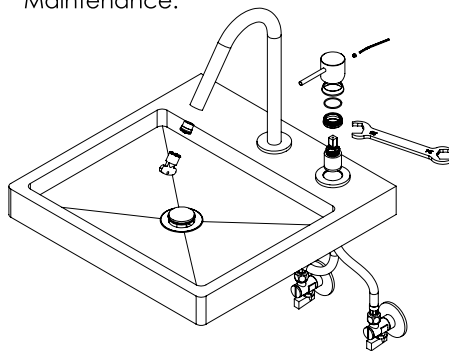

Service:

- Adjustable Pliers
- 11mm
- 18/19 - 24/25
- Special Key 16,5
- 2mm

2°

3°

Fixed:

4°

5°

Maintenance: