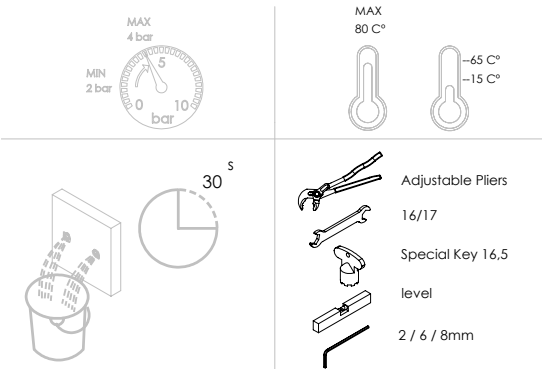

Conection:

5°

Maintenance:

SVELTE070C1

1°

Service:

2°

Conection: