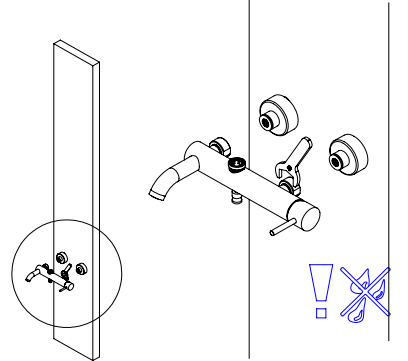

SVELTE145

1°

Service:

MAX 4 bar
MIN 2 bar
0 5 10 bar

MAX 80 C°
-65 C°
-15 C°

30^s

- Adjustable Pliers
- 18-19 / 30mm
- Special Key 21,5
- Screw Driver
- level
- 2 / 2,5 mm

2°

3°

Fixed:

4°

5°

Maintenance: