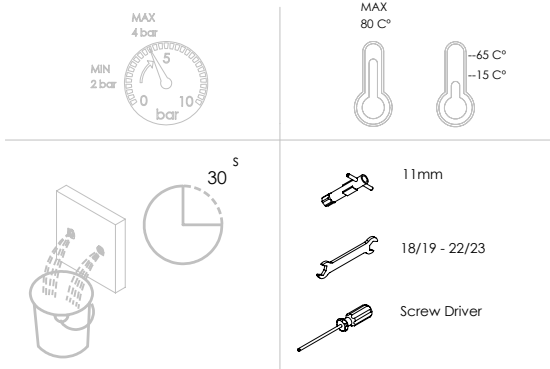

SN001A

1°

Service: