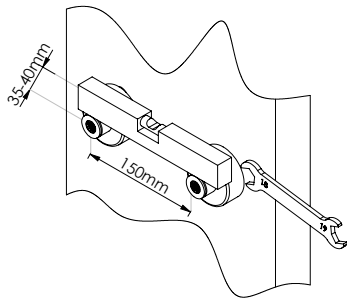

SVELTE140ECO

1°

Service:

MAX 4 bar
MIN 2 bar

MAX 80 C°
-65 C°
-15 C°

30^s

- Adjustable Pliers 18-19 / 30mm
- Screw Driver
- level
- 2 / 2.5 mm

2°

3°

Fixed:

4°

5°

Maintenance: