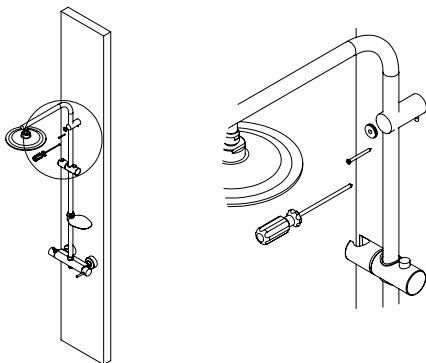

- Adjustable Pliers
- 18-19 / 30mm
- Screw Driver
- level
- 2 / 2.5 mm

2°

3°

Fixed:

4°

5°

Maintenance:

SVELTE145