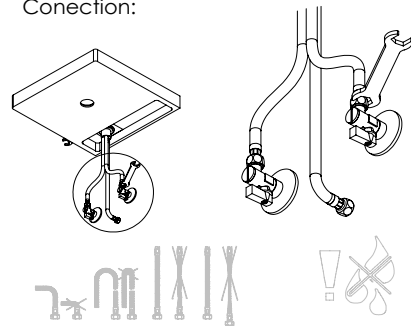

4°

Conection: