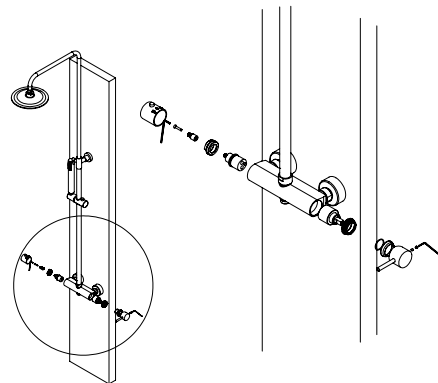

Maintenance: