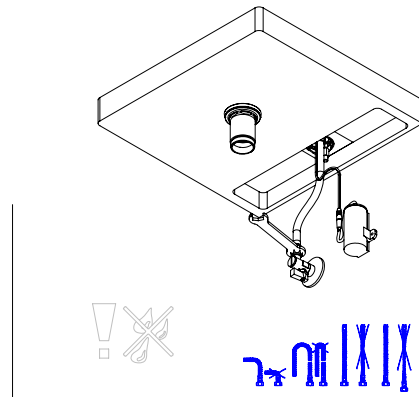

SN006

1°

Service:

MAX 4 bar
MIN 2 bar

MAX 80°C
-65°C
-15°C

30^s

11mm
18/19 - 22/23
Screw Driver

2°

3°

Fixed:

4°

5°

Maintenance:

INSTALLATION	In only position in its dedicated baseline	NOMINAL DIAMETER CONTROL	ON Brass Latching
TYPE	single water	ELECTRIC CONNECT	Unipolar cables L200mm 1P55
WORKING PRESSURE	0,2 → 8 bar	VOLTAGE	4V DC Latching
WORKING TEMPERATURE	5°C → 85°C	CONSUMPTION	200mA
FLOW DIRECTION	Unidirectional	POWER (20°C)	1,2W
BATTERY TYPE		4 batteries lithium primary Type AA 1,5V (included)	

Assembly sequence:

1. 1 st - Install the tap without connecting any elements
  2. 2 nd - Insert the 4 AA 1.5V lithium batteries
  3. 3 rd - Open the water
  4. 4 th - Connect the battery cable to the tap
2. Note : When connecting, nothing can be in front of the sensor for about 3 minutes.