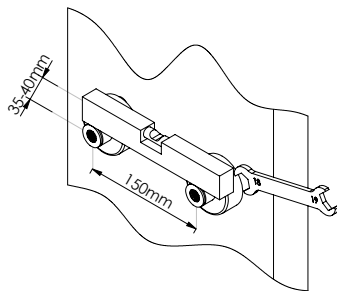

SVELTE145

1°

Service:

MAX 4 bar
MIN 2 bar
0 5 10 bar

MAX 80 C°
-65 C°
-15 C°

30^s

- Adjustable Pliers
- 18-19 / 30mm
- Special Key 21,5
- Screw Driver
- level
- 2 / 2,5 mm

2°

3°

Fixed:

4°

5°

Maintenance: