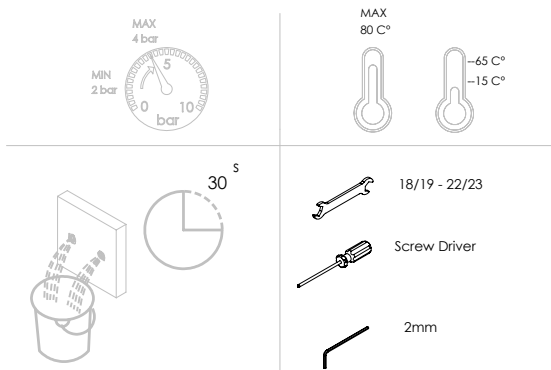

SN010

1°

Service: