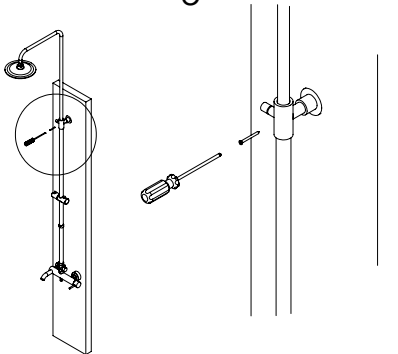

SVELTE145

1°

Service:

MAX 4 bar
MIN 2 bar
0 5 10 bar

MAX 80 C°
-65 C°
-15 C°

30^s

- Adjustable Pliers
- 18-19 / 30mm
- Special Key 21,5
- Screw Driver
- level
- 2 / 2,5 mm

2°

3°

Fixed:

4°

5°

Maintenance: