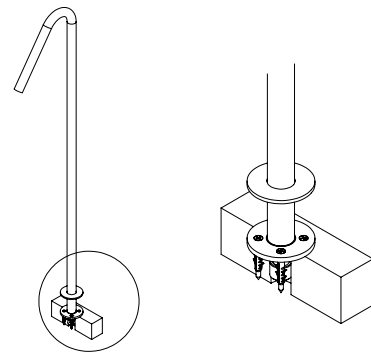

SVELTE155

1°

Service:

- Special Key 16,5
- Screw Driver
- level
- 8 mm

2°

Fixed:

3°

4°

5°

Maintenance: