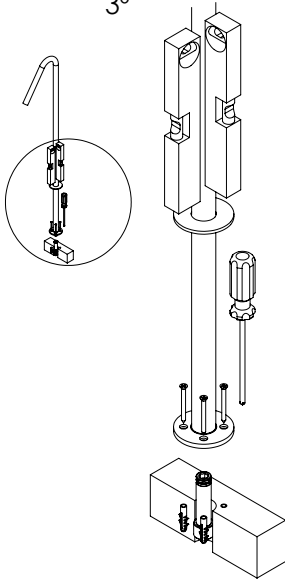

SVELTE155

1°

Service:

- Special Key 16,5
- Screw Driver
- level
- 8 mm

2°

Fixed:

3°