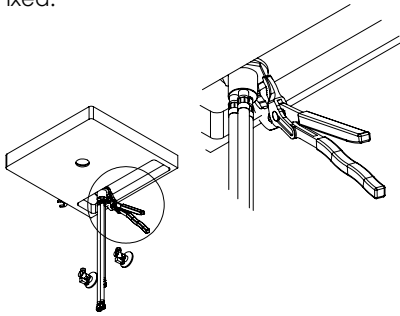

SVELTE100

1°

Service:

	MAX 80 C°
	Adjustable Pliers Special Key 16,5 16-17 / 24-25 2 / 8 mm

2°

3°

Fixed:

4°

Conection:

5°

Maintenance: