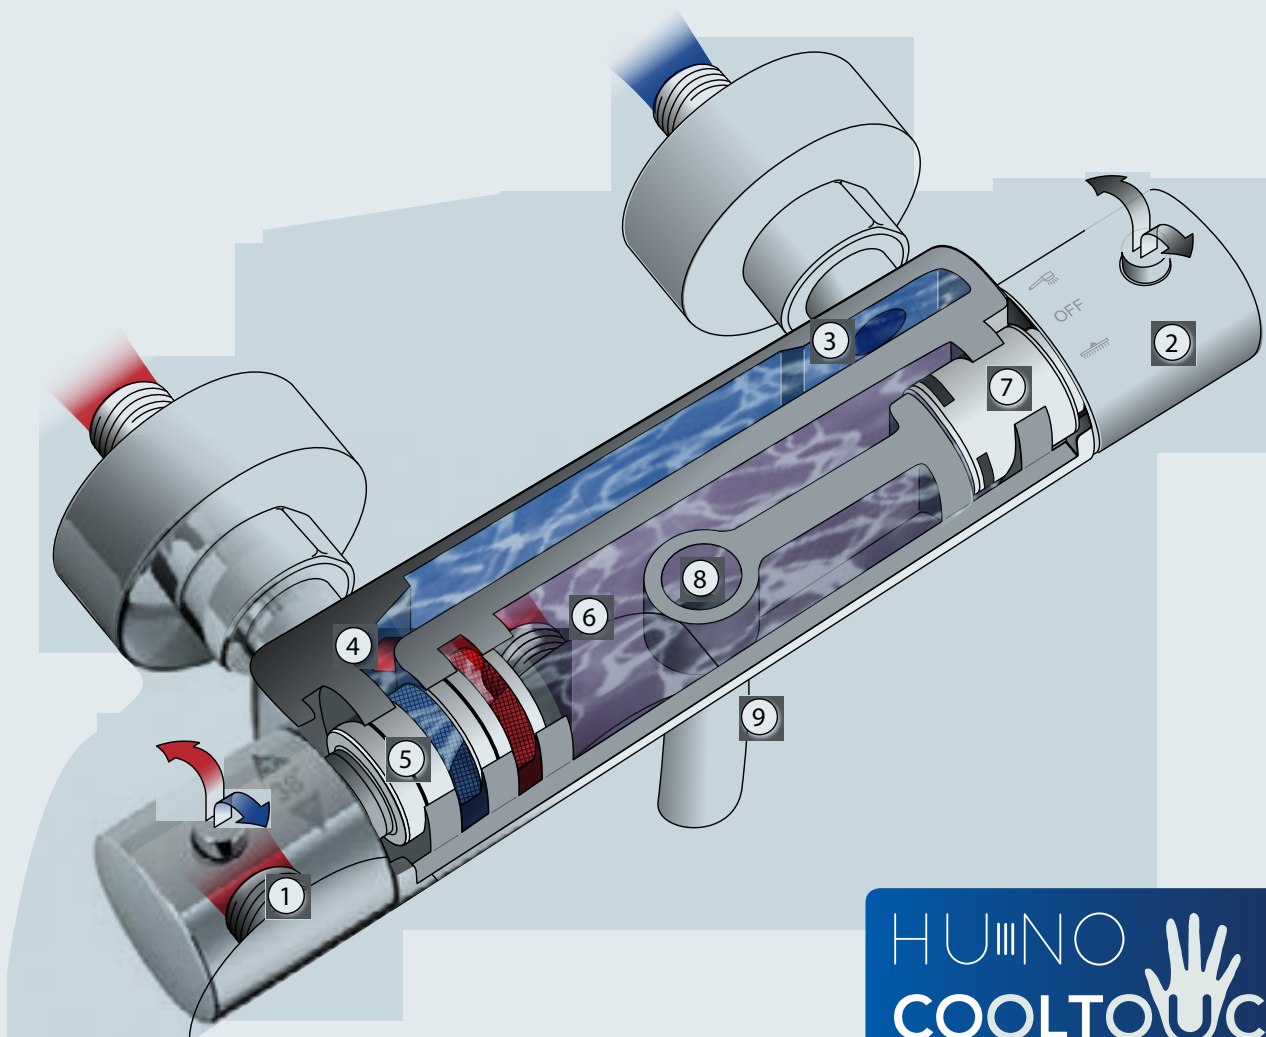

HUINO
COOLTOUCH

TERMOESTÁTICOS

THERMOSTATIC

**MONOMANDO DUCHA TERMOSTÁTICO
CON INVERSOR INTEGRADO**

THERMOSTATIC SHOWER MIXER WITH
INTEGRATED DIVERTER

TER/EROS140

200
ABS

696€ 956€ 956€ 956€
1.052€