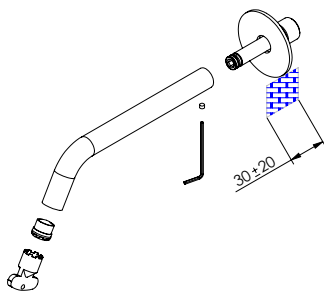

5°

Maintenance: