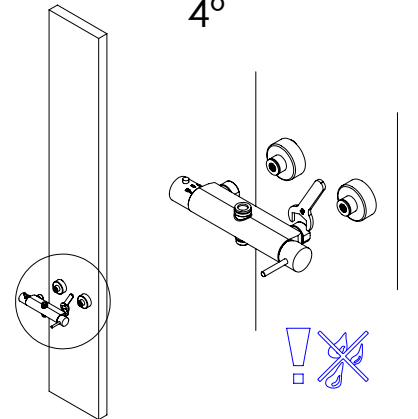

SVELTE140A

1°

Service:

- Adjustable Pliers
- 18-19 / 30mm
- Screw Driver
- level
- 2 / 2.5 mm

2°

3°

Fixed:

4°

5°

Maintenance: