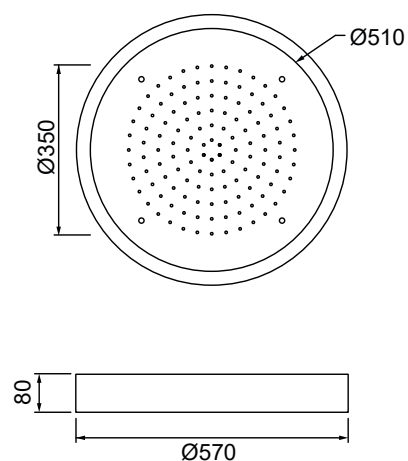

DUCHA SKILIGHT Ø 570 CON CROMOTERAPIA Y MANDO - CAJA ESTERNA BLANCA, CONTROL LED INCLUIDO

SKILIGHT SHOWER Ø 570 WITH CHROMOTHERAPY - WHITE STERNA BOX, LED CONTROL INCLUDED

DIBUJO TÉCNICO / TECHNICAL DRAWING