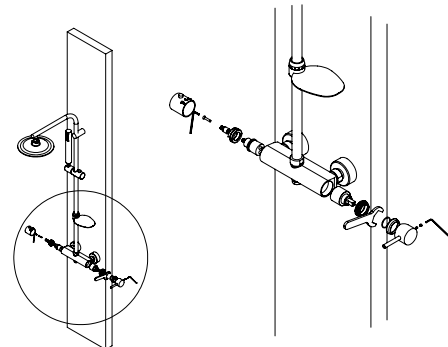

Maintenance: