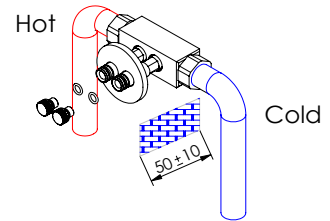

5°

Maintenance:

SVELTE100A

1°

Service:

- Adjustable Pliers
- Special Key 16,5
- 2 / 6mm

2°

Fixed: