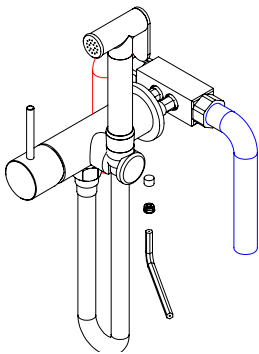

5°

Maintenance:

SVELTE100A

1°

Service:

- Adjustable Pliers
- Special Key 16,5
- 2 / 6mm

2°

Fixed: