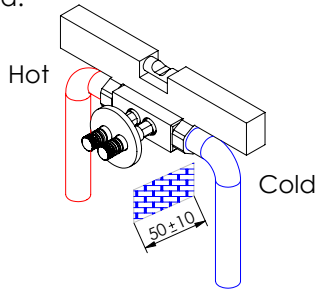

SVELTE120

1°

Service:

2°

Conection:

3°

Fixed:

4°

Remove Cover

5°

Maintenance: