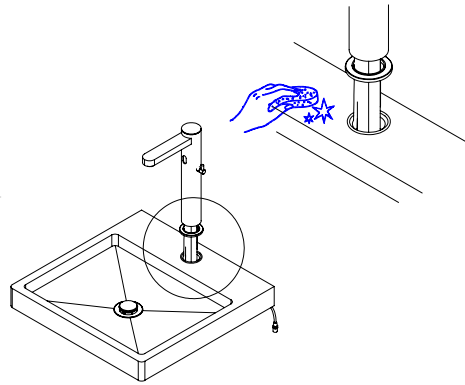

SN003A

1°

Service:

MAX 4 bar
MIN 2 bar

MAX 80 °C
-65 °C
-15 °C

30^s

11mm
18/19 - 22/23
Screw Driver

2°