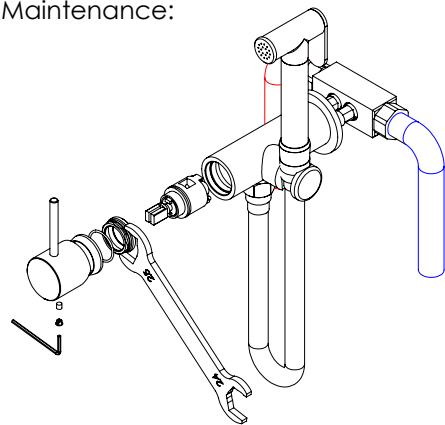

5°

Maintenance:

SVELTE100A

1°

Service:

- Adjustable Pliers
- Special Key 16,5
- 2 / 6mm

2°

Fixed: