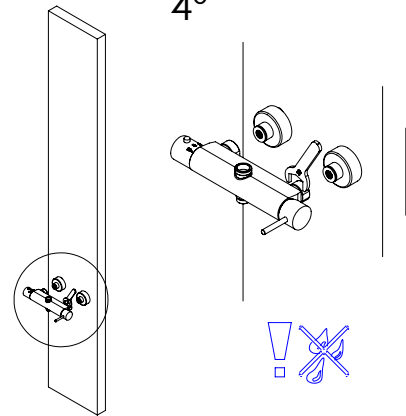

- Adjustable Pliers
- 18-19 / 30mm
- Screw Driver
- level
- 2 / 2.5 mm

2°

3°

Fixed:

4°

5°

Maintenance:

SVELTE145