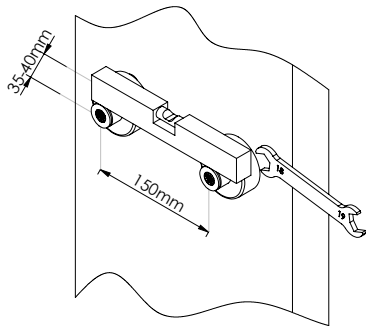

SVELTE140

1°

Service:

	MAX 80 C°
	- Adjustable Pliers 18-19 / 30mm - level 2 / 2,5 mm

2°

3°

Fixed:

4°

5°

Maintenance: