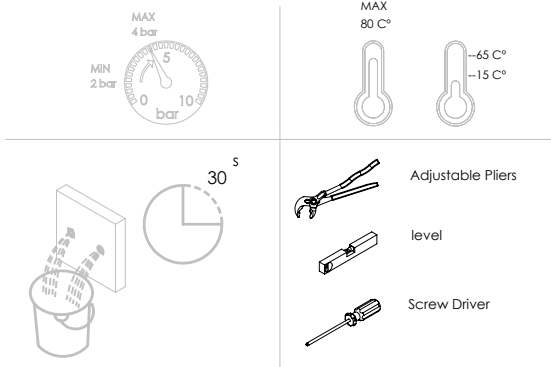

SN004

1°

Service: