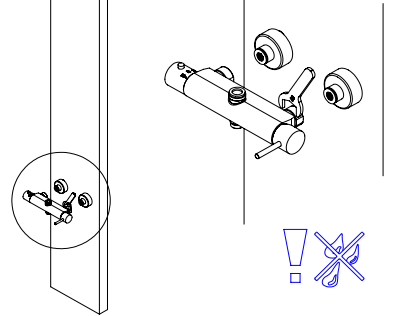

SVELTE140ECO

1°

Service:

MAX 4 bar
MIN 2 bar

MAX 80 C°
-65 C°
-15 C°

30^s

- Adjustable Pliers 18-19 / 30mm
- Screw Driver
- level
- 2 / 2.5 mm

2°

3°

Fixed:

4°

5°

Maintenance: