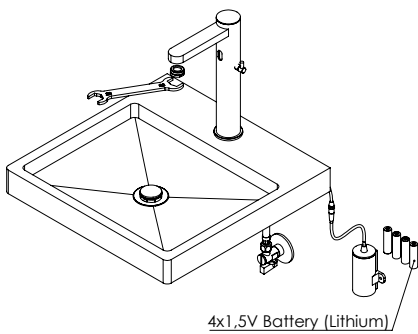

5°

Maintenance: