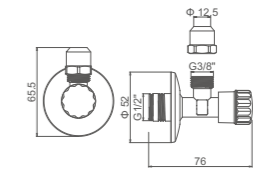

Ref: M22022-2 100