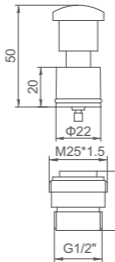

- Inversor baño
- Divertor for bath mixer

Ref: M92101