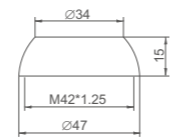

- Florón cartucho 40
- Cartridge cap 40mm

Ref: M90302