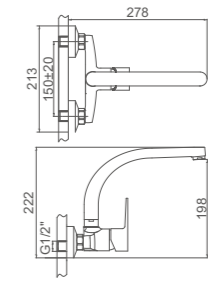

ACS / FX36-1

Ref: M16357 10