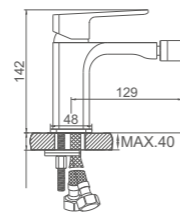

ACS / FX36-1

Ref: M15006 10