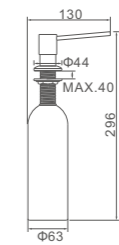

- Dispensador cromo
  Liquid soap dispenser chromed

Ref: M34031 30