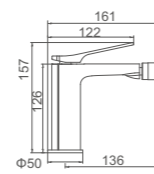

- **Bidé negro**
  Cartucho 26 gran caudal
  Aireador Neoperl
  Latiguillos F3/8" M10*1
- **Bidet mixer black**
  Enlarged flow-rate 26mm cartridge
  Neoperl aerator
  F3/8-M10*1 flexible hose