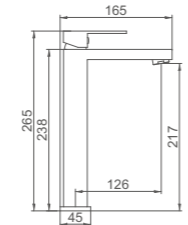

- **Lavabo alto**
  Cartucho 26 gran caudal
  Aireador Neoperl antical limpieza fácil
  Latiguillos F3/8*M10*1
- **High basin mixer**
  Enlarged flow-rate 26mm cartridge
  Smart lime cleaning Neoperl aerator
  F3/8-M10*1 flexible hose