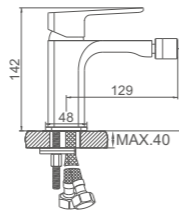

ACS / FX36-1

Ref: M15006B 10