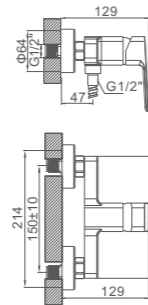

ACS / HU10FX67-35

Ref: M12006B 10