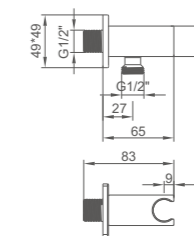

- Soporte cuadrado
- Square holder with water outlet