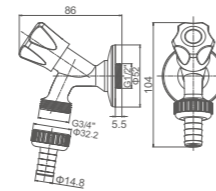

- Válvula de escuadra y regulación con autosellante
- Bibcock for washing machine

Ref: M22024 100