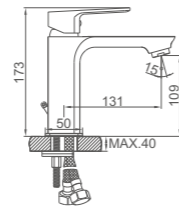

ACS / FX36-1

Ref: M11006B 10