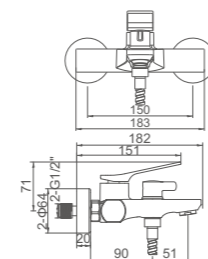

ACS / FX62-4

Ref: M13004B 10