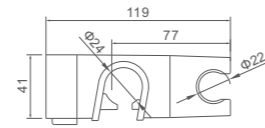

- Sujetamaneral reajutable
- Sliding hand shower holder adjustable

Ref: M20404 100