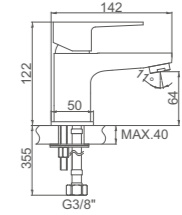

ACS / HU10FX36-2

Ref: M11357 10