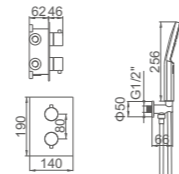

CONJUNTOS DE DUCHA CON BARRA

- **Monomando termostático empotrado**
  Rociador redondo INOX 250MM
  Cartucho 40
  Caja ABS empotrada
  Giro de 360° flexo de ducha 150cm
  doble grapado cromado antirretorno
  Mango de ducha 3 posiciones
- **Double function concealed thermostatic shower**
  Round SUS304 chromed shower head, DIA.250mm
  40 Cartridge
  ABS Box
  360° turn Double locked 150cm shower hose, Chromed
  3 position hand shower

ACS

Ref: M21710

CONJUNTOS DE DUCHA CON BARRA

- **Set Ducha empotrada doble función**
  Rociador redondo INOX 250MM
  Cartucho 40
  Caja ABS empotrada
  Flexo de ducha 170cm doble
  grapado cromado con antirretorno
  Mango de ducha 5 posiciones
- **Double functions concealed shower set**
  Round SUS304 chromed shower head, DIA.250mm
  40 Cartridge
  ABS Box
  Double locked 170cm shower hose, Chromed
  5 position hand shower

ACS

Ref: M17122

- **Set ducha empotrada doble función**
  Rociador cuadrado INOX 304 250MM*250MM
  Cartucho 35
  Caja ABS empotrada
  Placa cromada 3mm
  Distribuidor giro de 180°
  Flexo de 170cm doble
  grapado cromado con antirretorno
  Mango de ducha 1 posición
- **Double functions concealed shower set**
  Square chromed SS showe head 250*250mm
  35 Cartridge
  ABS Box
  Chromed cover of 3mm thickness
  180° turn diverter
  Double locked 170cm
  shower hose, Chromed
  Single position hand shower

ACS

Ref: M17101

- **Set Ducha empotrada doble función negro**
  Rociador redondo INOX 250MM
  Cartucho 40
  Caja ABS empotrada
  Flexo de ducha 170cm doble
  grapado cromado con antirretorno
  Mango de ducha 5 posiciones
- **Double functions concealed shower set**
  Round SUS304 chromed shower head, DIA.250mm
  40 Cartridge
  ABS Box
  Double locked 170cm shower hose, Black
  5 position hand shower

ACS

Ref: M17122B