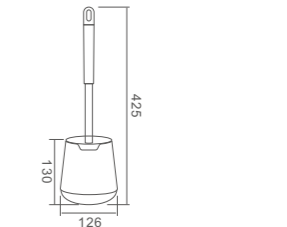

Ref: M34152

- Rejilla fregadero
  Drain strainer