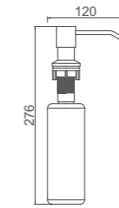

- Dispensador Inox
  Gel dispenser - SUS304

Ref: M34027A 50