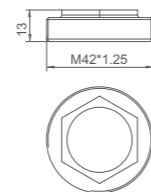

- Embellecador 40
- Cartridge nut 40mm

Ref: M90402