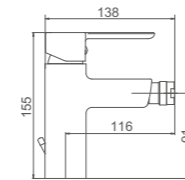

ACS / HU10FX67-35

Ref: M15001 10