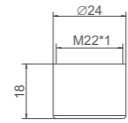

- Aireador M22*1
- Aerator F22*1

Ref: M91002