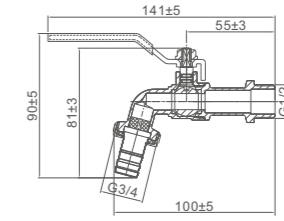

Ref: M22201 50