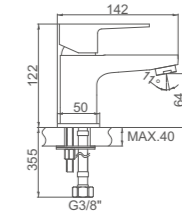

ACS / FX36-1

Ref: M11057 10