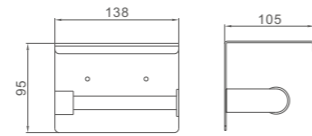

- Portarrollos negro
  Black toilet paper holder

Ref: M34050B 48