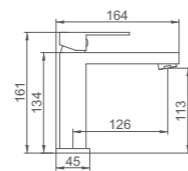

- **Lavabo**
  Cartucho 26 gran caudal
  Aireador Neoperl antical limpieza fácil
  Latiguillos F3/8*M10*1
- **Basin mixer**
  Enlarged flow-rate 26mm cartridge
  Smart lime cleaning Neoperl aerator
  F3/8-M10*1 flexible hose