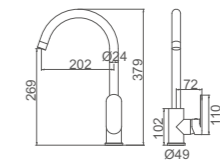

ACS / HU10FX48-1

Ref: M14122W 10