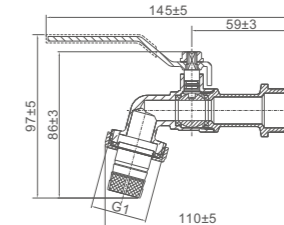

Ref: M22201 50

- Grifo lavadora 1/2-3/4
- Tap for washing machine 1/2-3/4

Ref: M22201-1 50

- Grifo pared 3/4-1
- Tap 3/4-1

Ref: M22202 50

- Grifo pared 2 salidas 1/2
- Double cartridge tap 1/2

Ref: M22203 50