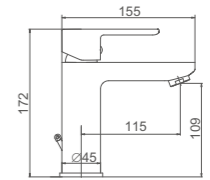

ACS / HU10FX36-2

Ref: M11302