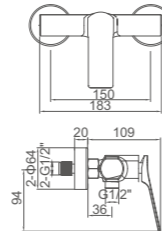

ACS / FX62-4

Ref: M12004B-1 10