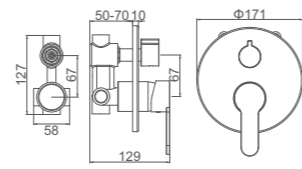

Ref: M21702A 10

- Tubo
- Tube

Ø22×300MM

Ref: M21707-1 50