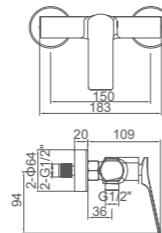

ACS / FX62-4

Ref: M12004-1 10