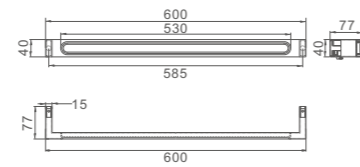

- Toallero inox-blanco
- Towel bar white-stainless steel

Ref: M34200W