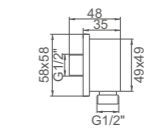

Ref: M20260 30

- Toma de 1/2 cuadrada
- Square shower hose connecting

Ref: M21705 100

- Toma de 1/2 redonda
- Round shower hose connecting

Ref: M21706 100

- Soporte redondo
- Round holder with water outlet