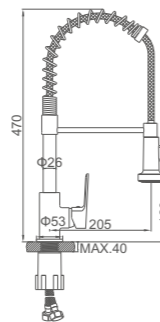

ACS / HU10FX67-35

Ref: M14006B 10