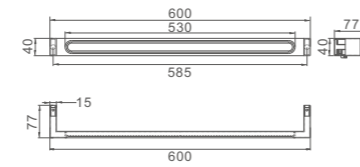

- Toallero inox-negro
- Towel bar black-stainless steel

Ref: M34200B