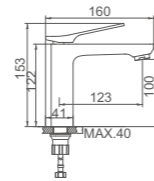

- **Lavabo negro**
  Cartucho 26 gran caudal
  Aireador Neoperl
  Latiguillos F3/8" M10*1
- **Basin mixer black**
  Enlarged flow-rate 26mm cartridge
  Neoperl aerator
  F3/8-M10*1 flexible hose