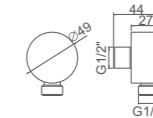

Ref: M20260 30

- Toma de 1/2 cuadrada
- Square shower hose connecting

Ref: M21705 100

- Toma de 1/2 redonda
- Round shower hose connecting

Ref: M21706 100

- Soporte redondo
- Round holder with water outlet