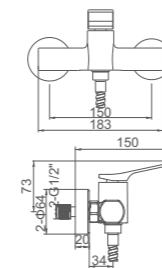

ACS / FX62-4

Ref: M12004 10