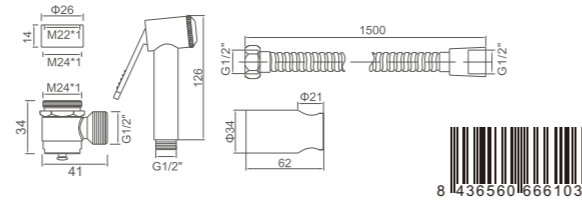

Ref: M22020 30

- Sujetamaneral reajutable
- Sliding hand shower holder adjustable

Ref: M20404 100

- Soporte mango de ducha
- Wall bracket

Ref: M20405 150

- Soporte - ABS Cromo
- Wall bracket - ABS Chromed

Ref: M20403 100