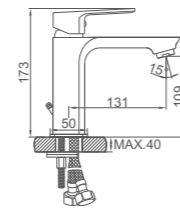

TRENTO

Ibergrif design 

- Lavabo**
Cartucho 35 gran caudal
Aireador Neoperl
Latiguillos F3/8*M10*1
- Basin mixer**
Enlarged flow-rate 35mm cartridge
Neoperl aerator
F3/8-M10*1 flexible hose

ACS / FX36-1

Ref: M11006 10