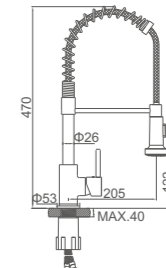

ACS / HU10FX48-1

Ref: M22143 10