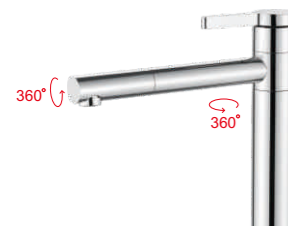

ACS / HU10FX48-1

Ref: M11399-3 10

- Lavabo**
Cartucho 35
Aireador giratorio 360 grados
Latiguillos F3/8*M10*1
- Basin mixer**
35 cartridge
Aerator 360 degree free rotation
F3/8-M10*1 flexible hose

ACS

Ref: M11199 10