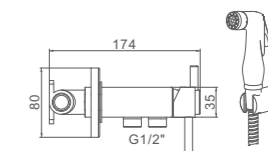

Ref: M22003 10