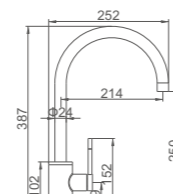

ACS / HU10FX48-1

Ref: M22111 10

- Cocina vertical inox 25
Cartucho 25
Aireador con núcleo interno Neoperl
Latiguillos De F3/8 * M10*1
- INOX kitchen mixer with 25mm cartridge
25 Cartridge
Aerator with Neoperl inner part
F3/8*M10*1 Flexible hose