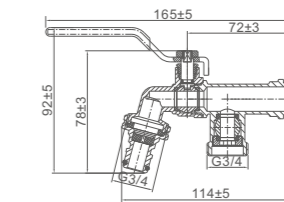

Ref: M22203 50