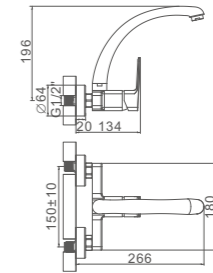

ACS / HU10FX67-35

Ref: M16306Y 10