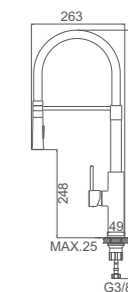

Características de material

Resistencia a alta temperatura

Resistencia a baja temperatura

Resistencia a las condiciones atmosféricas

Resistencia química

Resistencia a la abrasión

Fácil de limpieza

Opciones de multicolor

Material gel de sílice de calidad alimentaria