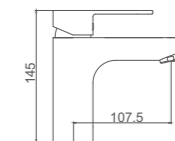

ACS / FX36-1

Ref: M11021 10