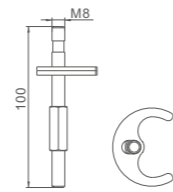

Ref: M91101

- Tuerca 3/4
- Back nut

Ref: M90701