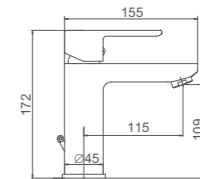

ACS / FX36-1

Ref: M11002