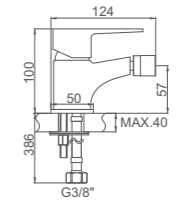

ACS / HU10FX67-35

Ref: M15057 10