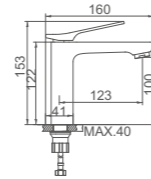

- **Lavabo**
  Cartucho 26 gran caudal
  Aireador Neoperl
  Latiguillos F3/8*M10*1
- **Basin mixer**
  Enlarged flow-rate 26mm cartridge
  Neoperl aerator
  F3/8-M10*1 flexible hose

ACS / FX58

Ref: M11004 10

- **Cocina**
  Cartucho 26 gran caudal
  Aireador 2 posiciones
  Caño flexible silicona negro
  Latiguillos F3/8*M10*1
- **Kitchen mixer**
  Enlarged flow-rate 26mm cartridge
  2-function aerator
  Black flexible spout
  F3/8-M10*1 flexible hose

ACS / FX58

Ref: M14004-2 10

- **Bidé**
  Cartucho 26 gran caudal
  Aireador Neoperl
  Latiguillos F3/8*M10*1
- **Bidet mixer**
  Enlarged flow-rate 26mm cartridge
  Neoperl aerator
  F3/8-M10*1 flexible hose

ACS / FX58

Ref: M15004 10

- **Ducha**
  Cartucho 25 gran caudal
  Flexo de ducha cromado 170cm,
  Mango de 3 posiciones
- **Shower mixer**
  Enlarged flow-rate 25mm cartridge
  Chromed shower hose 170cm,
  3-function hand shower

ACS / FX62-4

Ref: M12004-1 10

- **Ducha**
  Cartucho 25 gran caudal
  Flexo de ducha cromado 170cm,
  Mango de 3 posiciones
- **Shower mixer**
  Enlarged flow-rate 25mm cartridge
  Chromed shower hose 170cm,
  3-function hand shower

ACS / FX62-4

Ref: M12004 10

- **Baño**
  Cartucho 25 gran caudal
  Flexo de ducha cromado 170cm,
  Mango de 3 posiciones
  Inversor giratorio 90 grados
- **Bath mixer**
  Enlarged flow-rate 25mm cartridge
  Chromed shower hose 170cm,
  3-function hand shower
  Divertor 90 degree

ACS / FX62-3

Ref: M13004 10

- **Ducha columna**
  Cartucho 25 gran caudal
  Flexo de ducha cromado 170cm,
  Mango de 3 posiciones, rociador inox 250mm
- **Shower column**
  Enlarged flow-rate 25mm cartridge
  Chromed shower hose 170cm,
  3-function hand shower,
  Dia.250mm chromed SS shower head

ACS / FX62-4

Ref: M17004 6