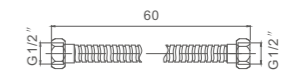

- Flexo de ducha 60 cm (EPDM) doble grapado, 2 x tuerca hexagonal de latón - cromado
- Shower hose 60cm (EPDM), double locked 2 x hexagon brass nut - chromed