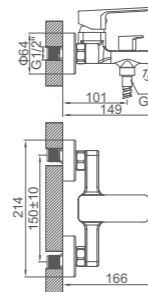

ACS / HU10FX67-35

Ref: M13206B 10