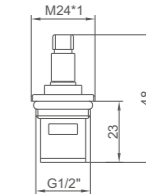

- Montura
- 90° brass headwork

Ref: M90501