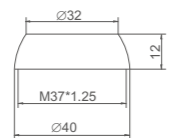

- Florón cartucho 35
- Cartridge cap 35mm

Ref: M90301