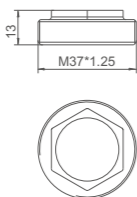

- Embellecador 35
- Cartridge nut 35mm

Ref: M90401