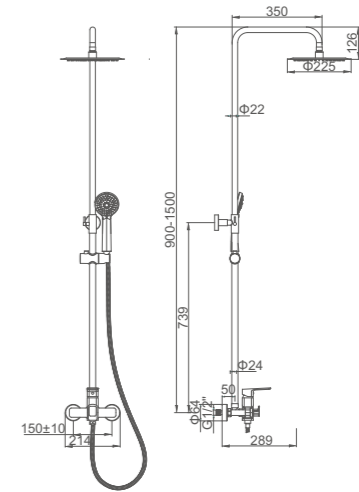

Ref: M16306Y 10

- Ducha columna**
Cartucho 35 gran caudal
Flexo de ducha cromado 150cm,
Mango de 3 posiciones, rociador inox 225mm
- Shower column**
Enlarged flow-rate 35mm cartridge
Chromed shower hose 150cm,
3-function hand shower,
Dia.225mm chromed SS shower head