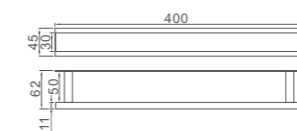

Ref: M34201B