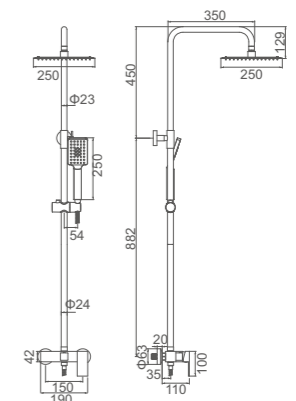

ACS

Ref: M17005 6