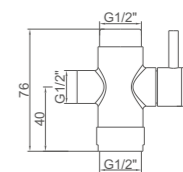

- Distribuidor columna
- Divertor for shower tower

Ref: M92202