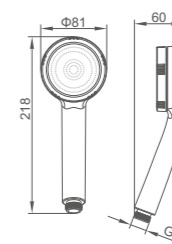

- Mango de ducha simple con presión
- Booster hand shower

- **Función**
  Rociar

- **Funcion**
  Spray

Ref: M20219 30