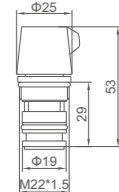

- Inversor baño giratorio
- Divertor for bath mixer

Ref: M92102