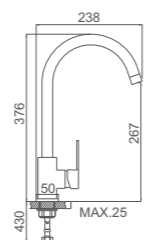

- Cocina vertical bicolor negro Inox
  Cartucho 35
  Aireador con núcleo interno Neoperl
  Latiguillos F3/8*M10*1
- SUS304 Kitchen vertical - black color painting
  35 Cartridge
  Aerator with Neoperl inner part
  Flexible hose F3/8*M10*1

ACS / HU10FX48-1

Ref: M22107B 10