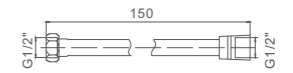

- Flexo de ducha silicona 150cm, giro de 360 grados
- Silicon shower hose 150cm, anti-knot nut

Ref: M20107 40