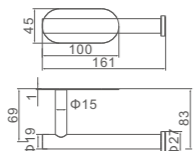

Ref: M34052 90

- Portarrollos redondo negro
  Toilet paper holder - Ss brushed