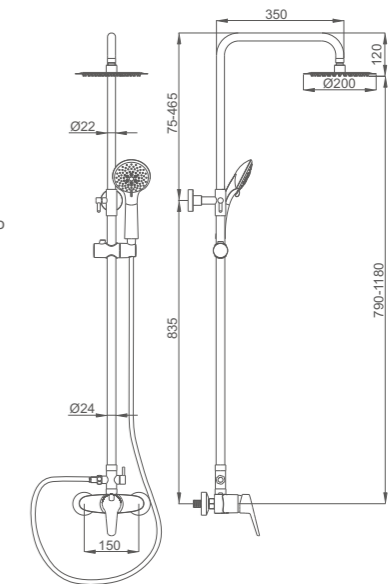

- **Ducha columna**
  Cartucho 40
  Flexo de ducha 170cm doble grapado cromado
  Mango de ducha 5 posiciones
- **Shower column**
  40 Cartridge
  Double locked chromed shower Hose - 170cm
  5 position hand shower