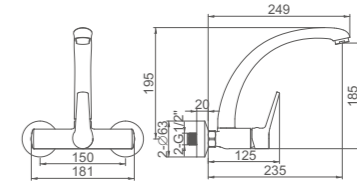

ACS / FX62-1

Ref: M16326 10