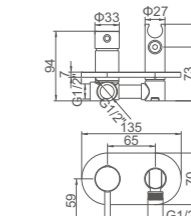

- Set shattaf redondo para ducha higiénica mango de latón
- Round concealed bidet mixer

Ref: M22010 10