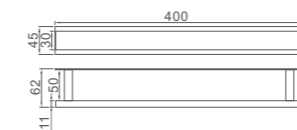

Ref: M34201