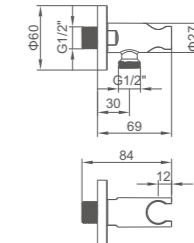

Ref: M20260 30

- Toma de 1/2 cuadrada
- Square shower hose connecting

Ref: M21705 100

- Toma de 1/2 redonda
- Round shower hose connecting

Ref: M21706 100

- Soporte redondo
- Round holder with water outlet