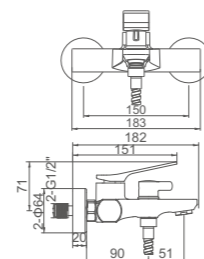

ACS / FX62-3

Ref: M13004 10