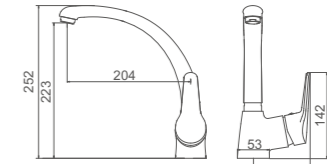

Ref: M14450 10

- **Cocina horizontal-mango extraíble**
Cartucho 40
Latiguillos F3/8*M10*1
- **Kitchen horizontal pull-out spray**
40 Cartridge
Flexible hose F3/8*M10*1

ACS / HU10FX67-40

Ref: M14550 10

- **Cocina vertical C/C**
Cartucho 40
Aireador con núcleo interno Neoperl
Latiguillos F3/8*M10*1
- **Kitchen vertical C/C**
40 Cartridge
Aerator with Neoperl inner core
Flexible hose F3/8*M10*1