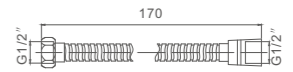

- Flexo de Ducha 170cm (EPDM) doble grapado, tuerca latón - cromo
- Shower hose 170cm (EDPM), double locked brass nut - chromed

Ref: M20104 40