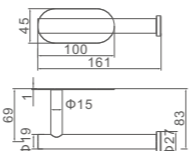

COMPLEMENTOS

- Portarrollos con tapa
  Instalación con tornillos
  Instalación con pegamento
- Toilet paper holder
  Screw installation
  Glue installation

Ref: M34050 50

- Portarrollos negro
  Black toilet paper holder

Ref: M34050B 48

- Portarrollos efecto cepillado
  Toilet paper holder - Ss brushed

Ref: M34051 90

- Portarrollos cuadrado negro
  Toilet paper holder - Black

Ref: M34051B 90

- Portarrollos redondo cromo
  Toilet paper holder - Black

Ref: M34052 90

- Portarrollos redondo negro
  Toilet paper holder - Ss brushed

Ref: M34052B 90

COMPLEMENTOS

- Dispensador cromado
  Gel dispenser - Chromed

Ref: M34027 50

- Dispensador Inox
  Gel dispenser - SUS304

Ref: M34027A 50

- Dispensador cromo
  Liquid soap dispenser chromed

Ref: M34031 30

- Dispensador efecto inox
  Liquid soap dispenser ss color

Ref: M34031A 30

- Dispensador cromo
  Liquid soap dispenser pvd black

Ref: M34031B 30