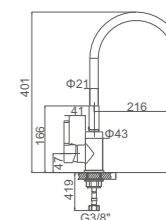

GRIFERIA DE COCINA

ACS / HU10FX48-1

Ref: M22119-1

ACS / HU10FX48-1

Ref: M22119-2

ACS / HU10FX48-1

Ref: M22119-3

ACS / HU10FX48-1

Ref: M22119-9

Cocina vertical flexible Inox 304
Cartucho 35
Aireador de latón con núcleo interno Neoperl
Latiguillos F3/8*M10*1

Flexible spout SUS304 kitchen mixer
35 Cartridge
Neoperl aerator with brass ring
Flexible hose F3/8*M10*1

10

ACS / HU10FX48-1

Ref: M22112-1

ACS / HU10FX48-1

Ref: M22112-2

ACS / HU10FX48-1

Ref: M22112-3

ACS / HU10FX48-1

Ref: M22112-4

ACS / HU10FX48-1

Ref: M22112-5

Cocina vertical flexible
Cartucho 35
Aireador de Latón con núcleo interno Neoperl
Latiguillos F3/8*M10*1

Flexible spout kitchen mixer
35 Cartridge
Neoperl aerator with brass ring
Flexible hose F3/8*M10*1

10