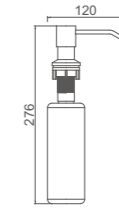

- Dispensador cromado
  Gel dispenser - Chromed

Ref: M34027 50