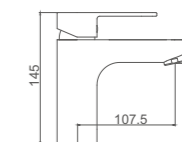

ACS / HU10FX36-2

Ref: M11321 10