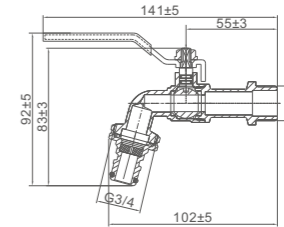

- Grifo lavadora 1/2-3/4
- Tap for washing machine 1/2-3/4

Ref: M22201-1 50