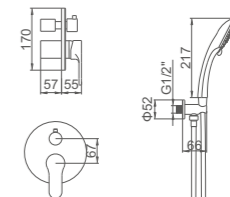

- Double functions concealed shower set**
Round SUS304 chromed shower head, DIA.250mm
40 Cartridge
ABS Box
Double locked chromed shower Hose - 170cm,Chromed
5 positions hand shower

ACS / HU10FX67-35

Ref: **M17122** 4