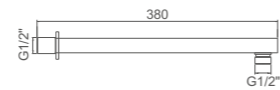

Ref: M21702A 10

- Tubo
- Tube

Ø22×300MM

Ref: M21707-1 50

- Caño cuadrado para monomando empotrado
- Square shower head connecting

15×35×380MM

Ref: M21708 50

- Caño redondo para monomando empotrado
- Round shower head connecting