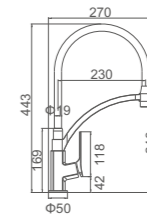

ACS / FX58

Ref: M14004-2 10