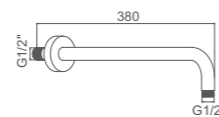

Ref: M21702A 10

- Tubo
- Tube

Ø22×300MM

Ref: M21707-1 50

- Caño cuadrado para monomando empotrado
- Square shower head connecting

15×35×380MM

Ref: M21708 50

- Caño redondo para monomando empotrado
- Round shower head connecting