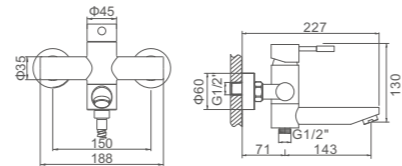

- **Baño**
  Cartucho 35
  Aireador INOX con Neoperl núcleo interno
  Flexo de ducha inox 170cm double grapado
  Mango de ducha INOX 1 posición
- **Bath**
  35 Cartridge
  Neoperl aerator with INOX ring
  Double locked chromed SUS304 shower hose - 170cm
  Single position hand shower INOX

Ø35

ACS / HU10FX67-35

Ref: **M13003** 10