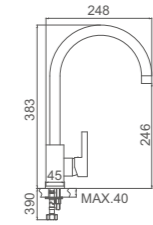

ACS / HU10FX48-1

Ref: M22118 10