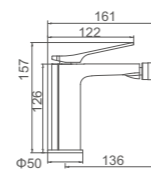

ACS / FX58

Ref: M15004 10