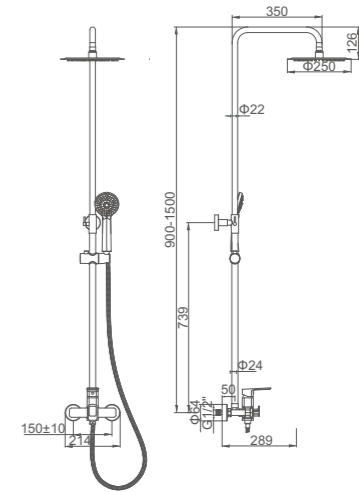

ACS / FX62-3

Ref: M17006B 6