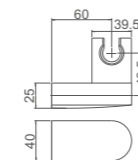

- Soporte - ABS Cromo
- Wall bracket - ABS Chromed

Ref: M20403 100

- Repisa reajutable
- Shelf ajustable

Ref: M34032 20

COMPLEMENTOS

- Flexo nylon de mango extraible de 1,8m
- Pull-out hose 180cm

Ref: M20108 40