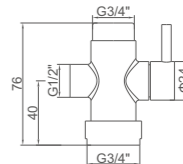

- Distribuidor columna
- Divertor for shower tower

Ref: M92201