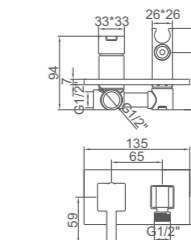

- Set shattaf cuadrado para ducha higiénica mango de latón
- Square concealed bidet mixer

Ref: M22011 10