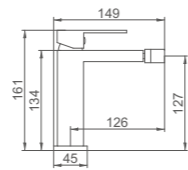

- **Bidé**
  Cartucho 26 gran caudal
  Aireador Neoperl
  Latiguillos F3/8*M10*1
- **Bidet mixer**
  Enlarged flow-rate 26mm cartridge
  F3/8-M10*1 flexible hose