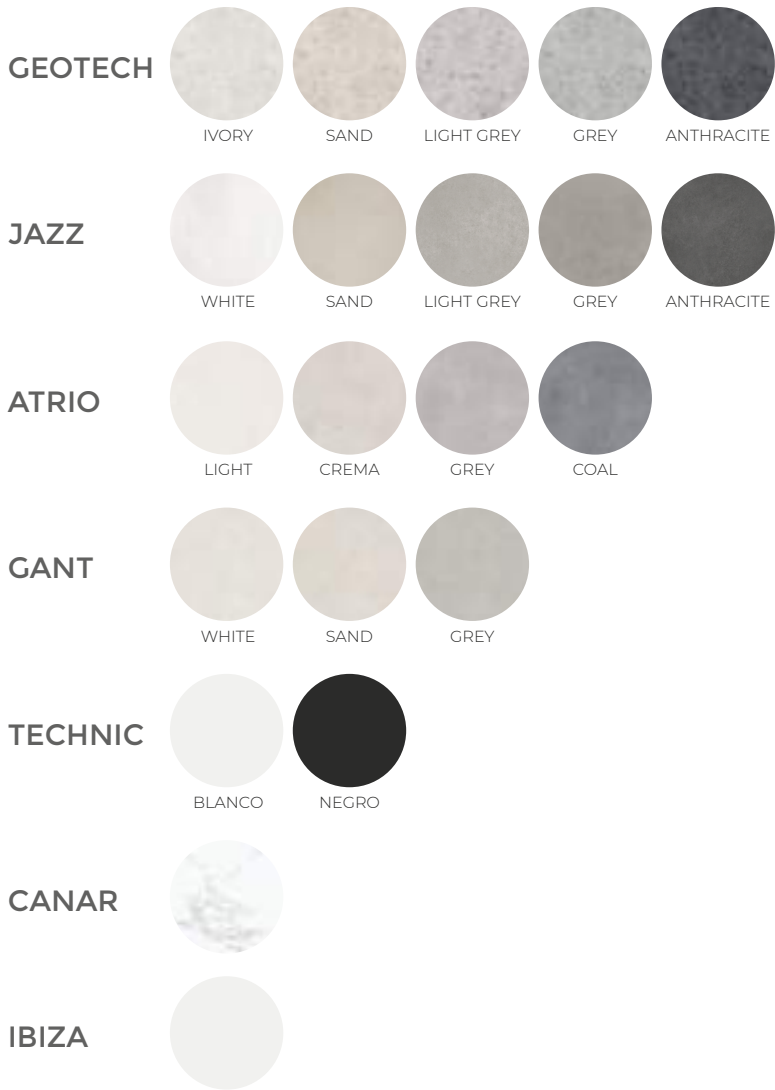

30x60 cm | 12"x24"

60x120 cm | 24"x48"

25x150 cm | 10"x59"

75x150 cm | 30"x59"

120x260 cm | 48"x103"

120x120 cm | 48"x48"

90x90 cm | 36"x36"

60x60 cm | 24"x24"