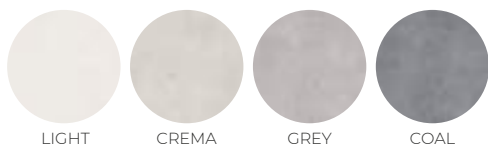

CENIZA

ROBLE

CASTAÑO

ATRIO

60x60 cm
24"x24"