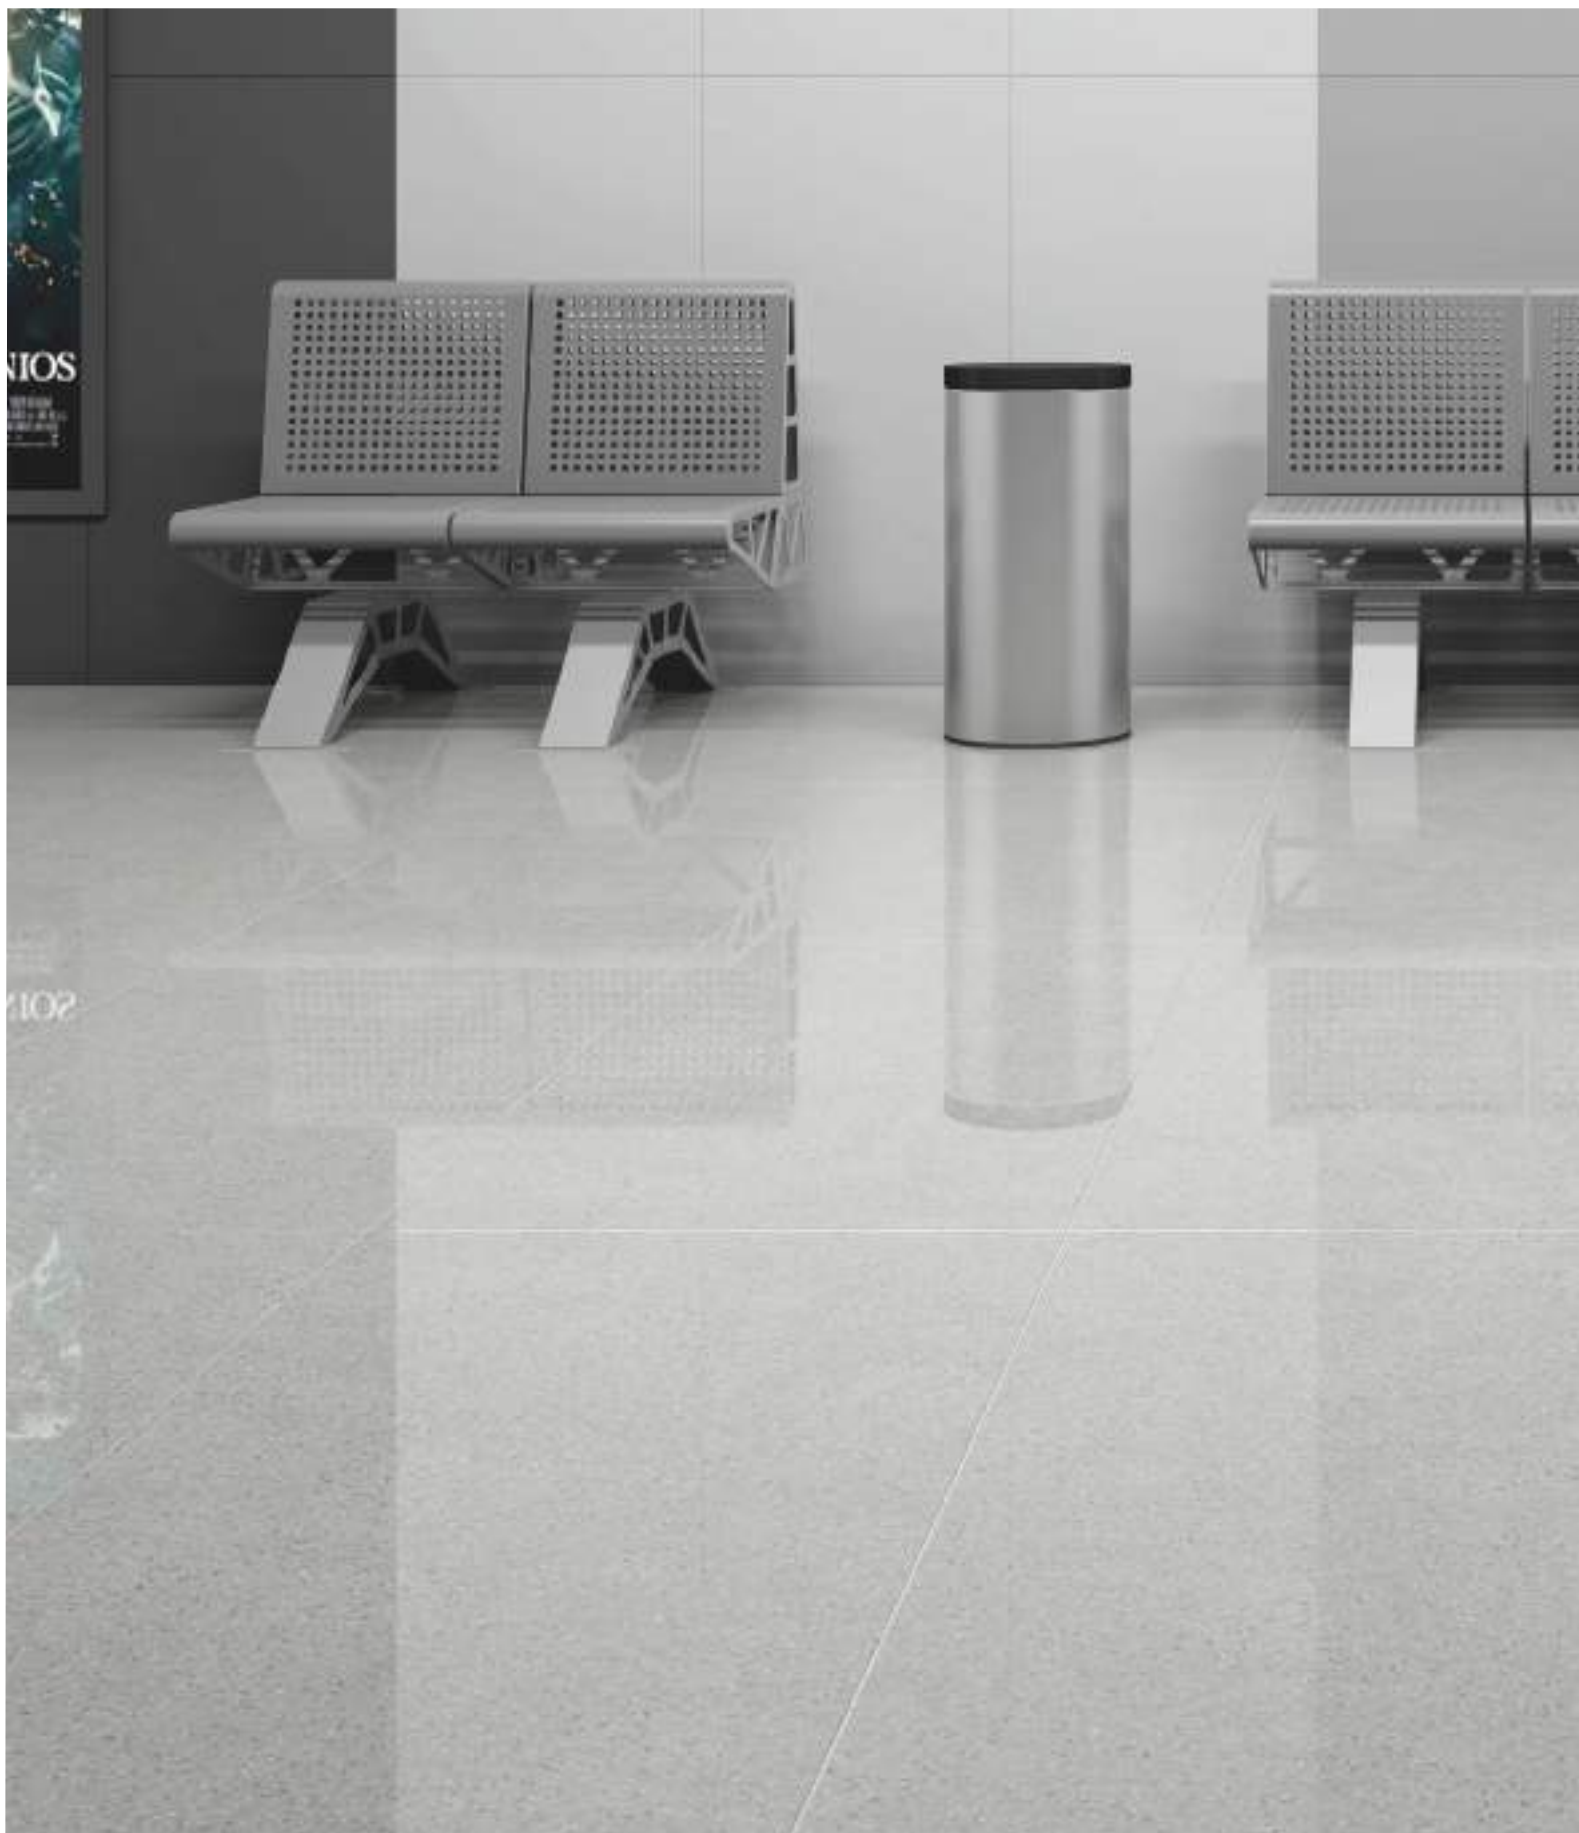

MOMA-TECH

PAVIMENTO | FLOOR TILES

60x120 cm | 24"x48"

LUXURY
— by mpm —