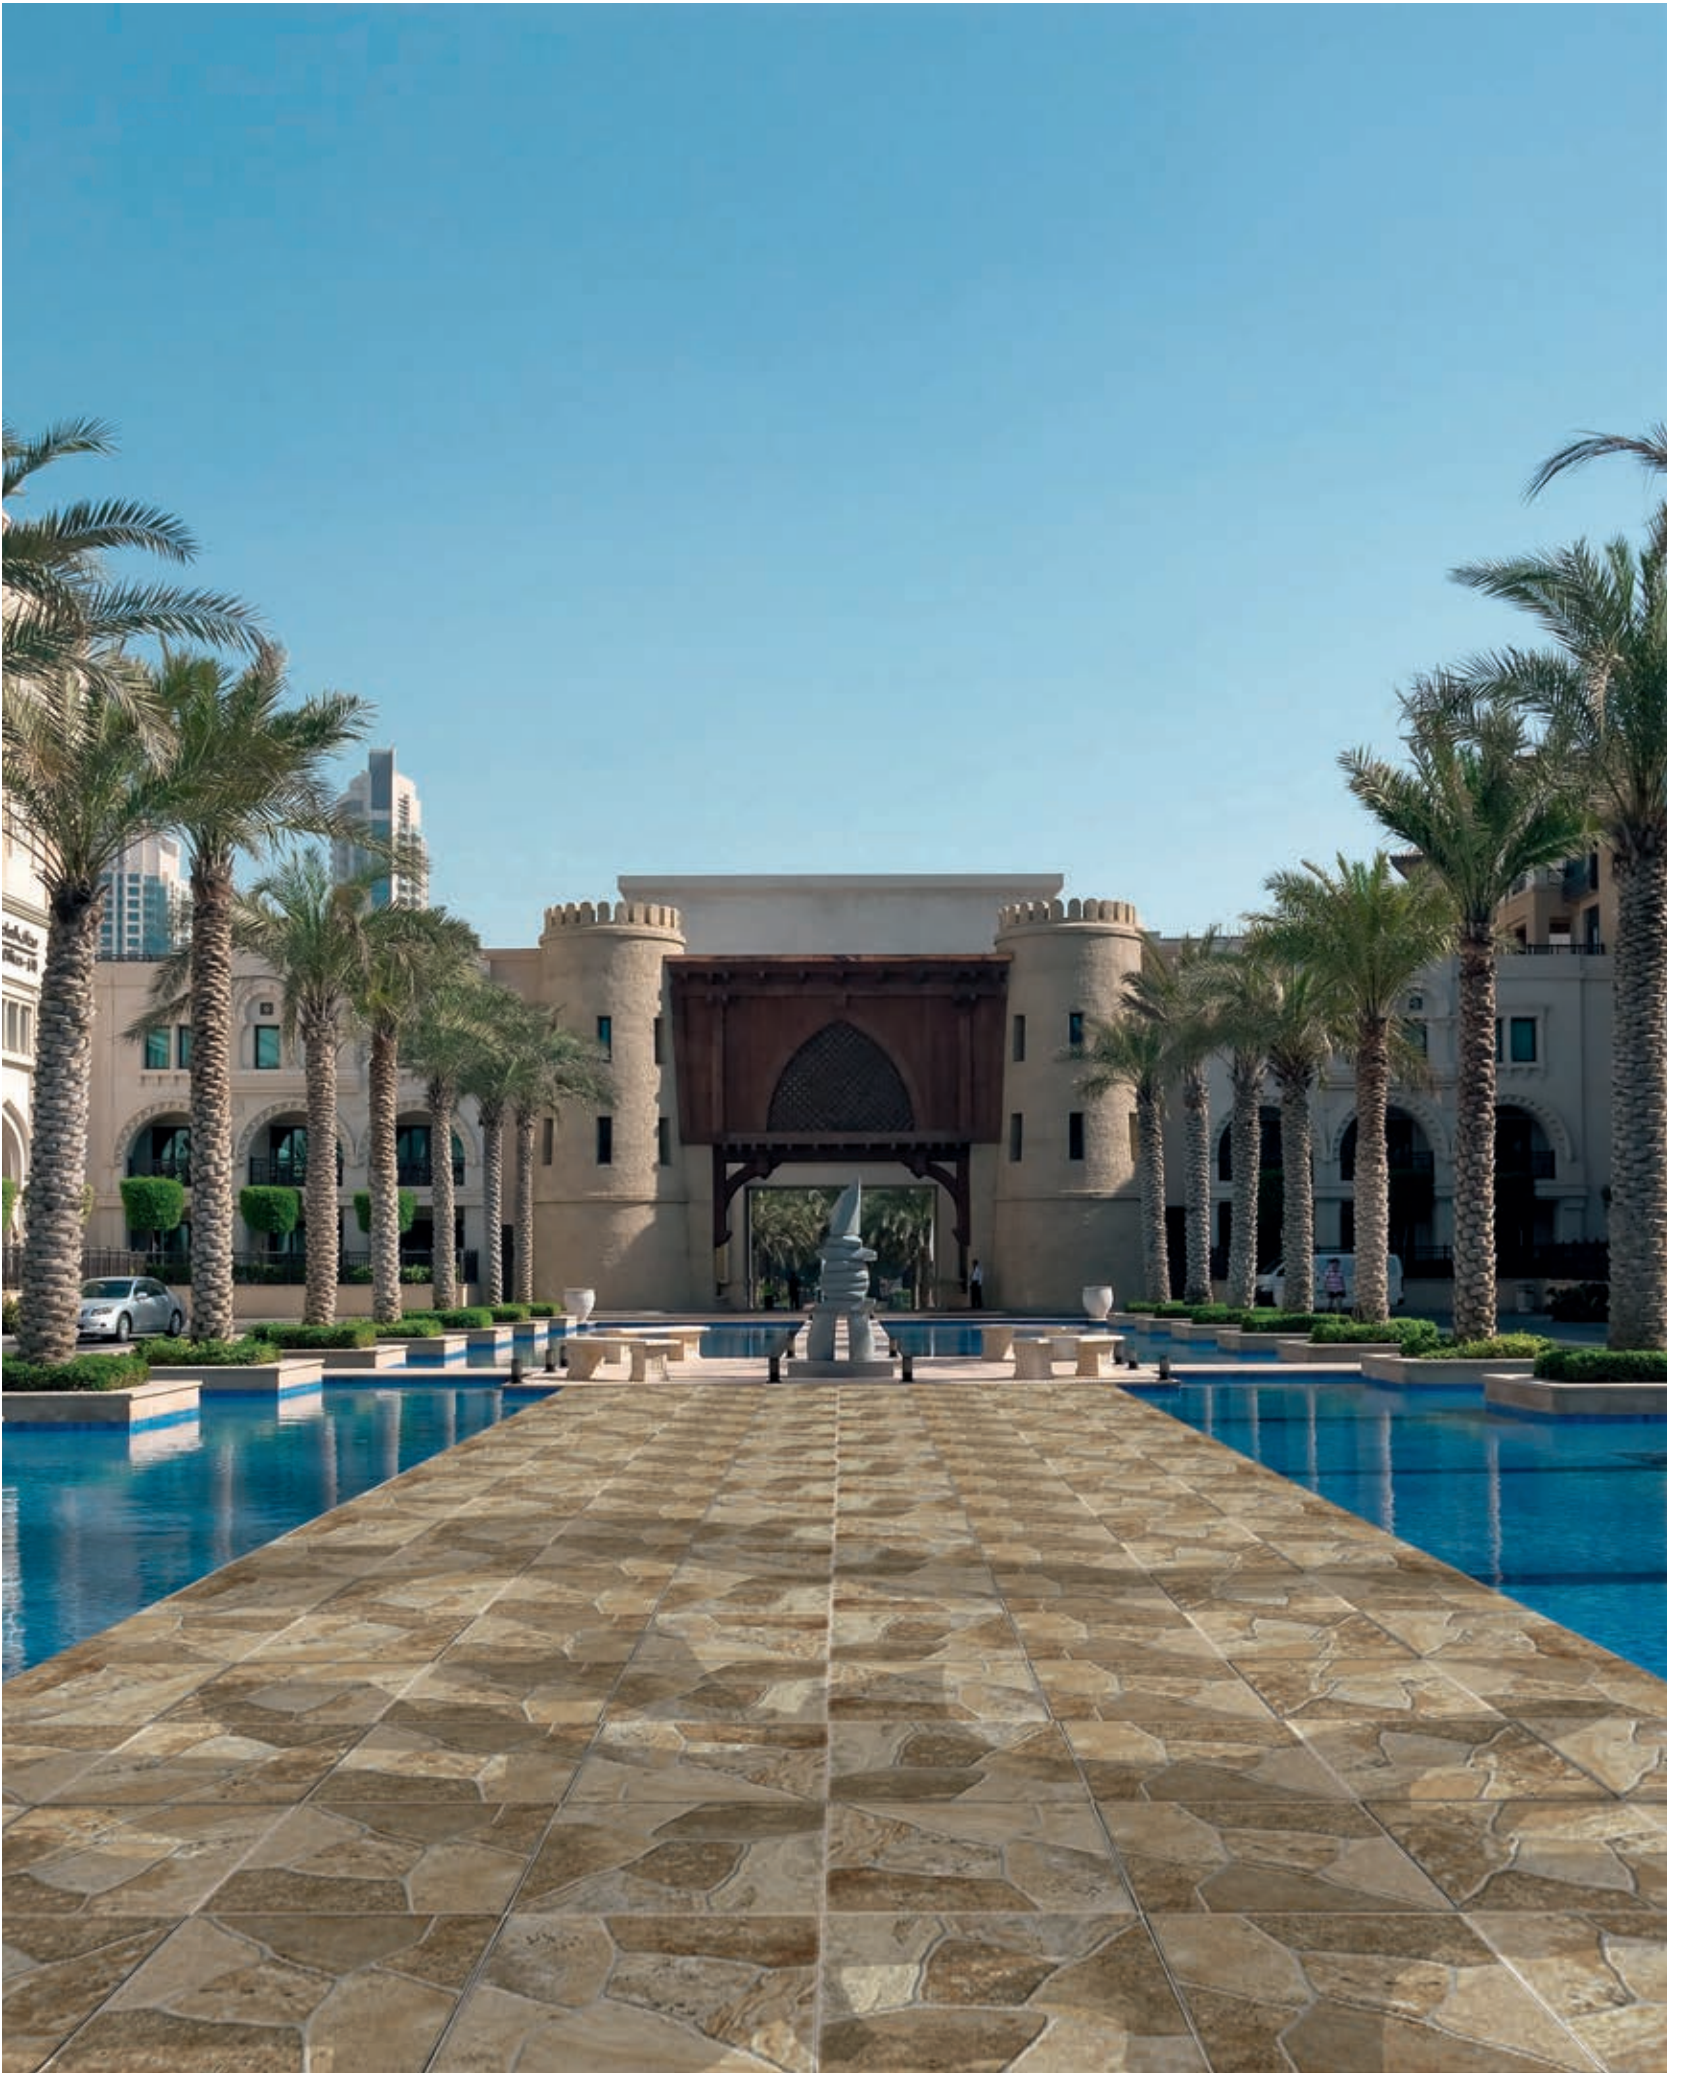

UTIEL PEDRA MT ESP. 33,3X33,3CM · 13"x13"