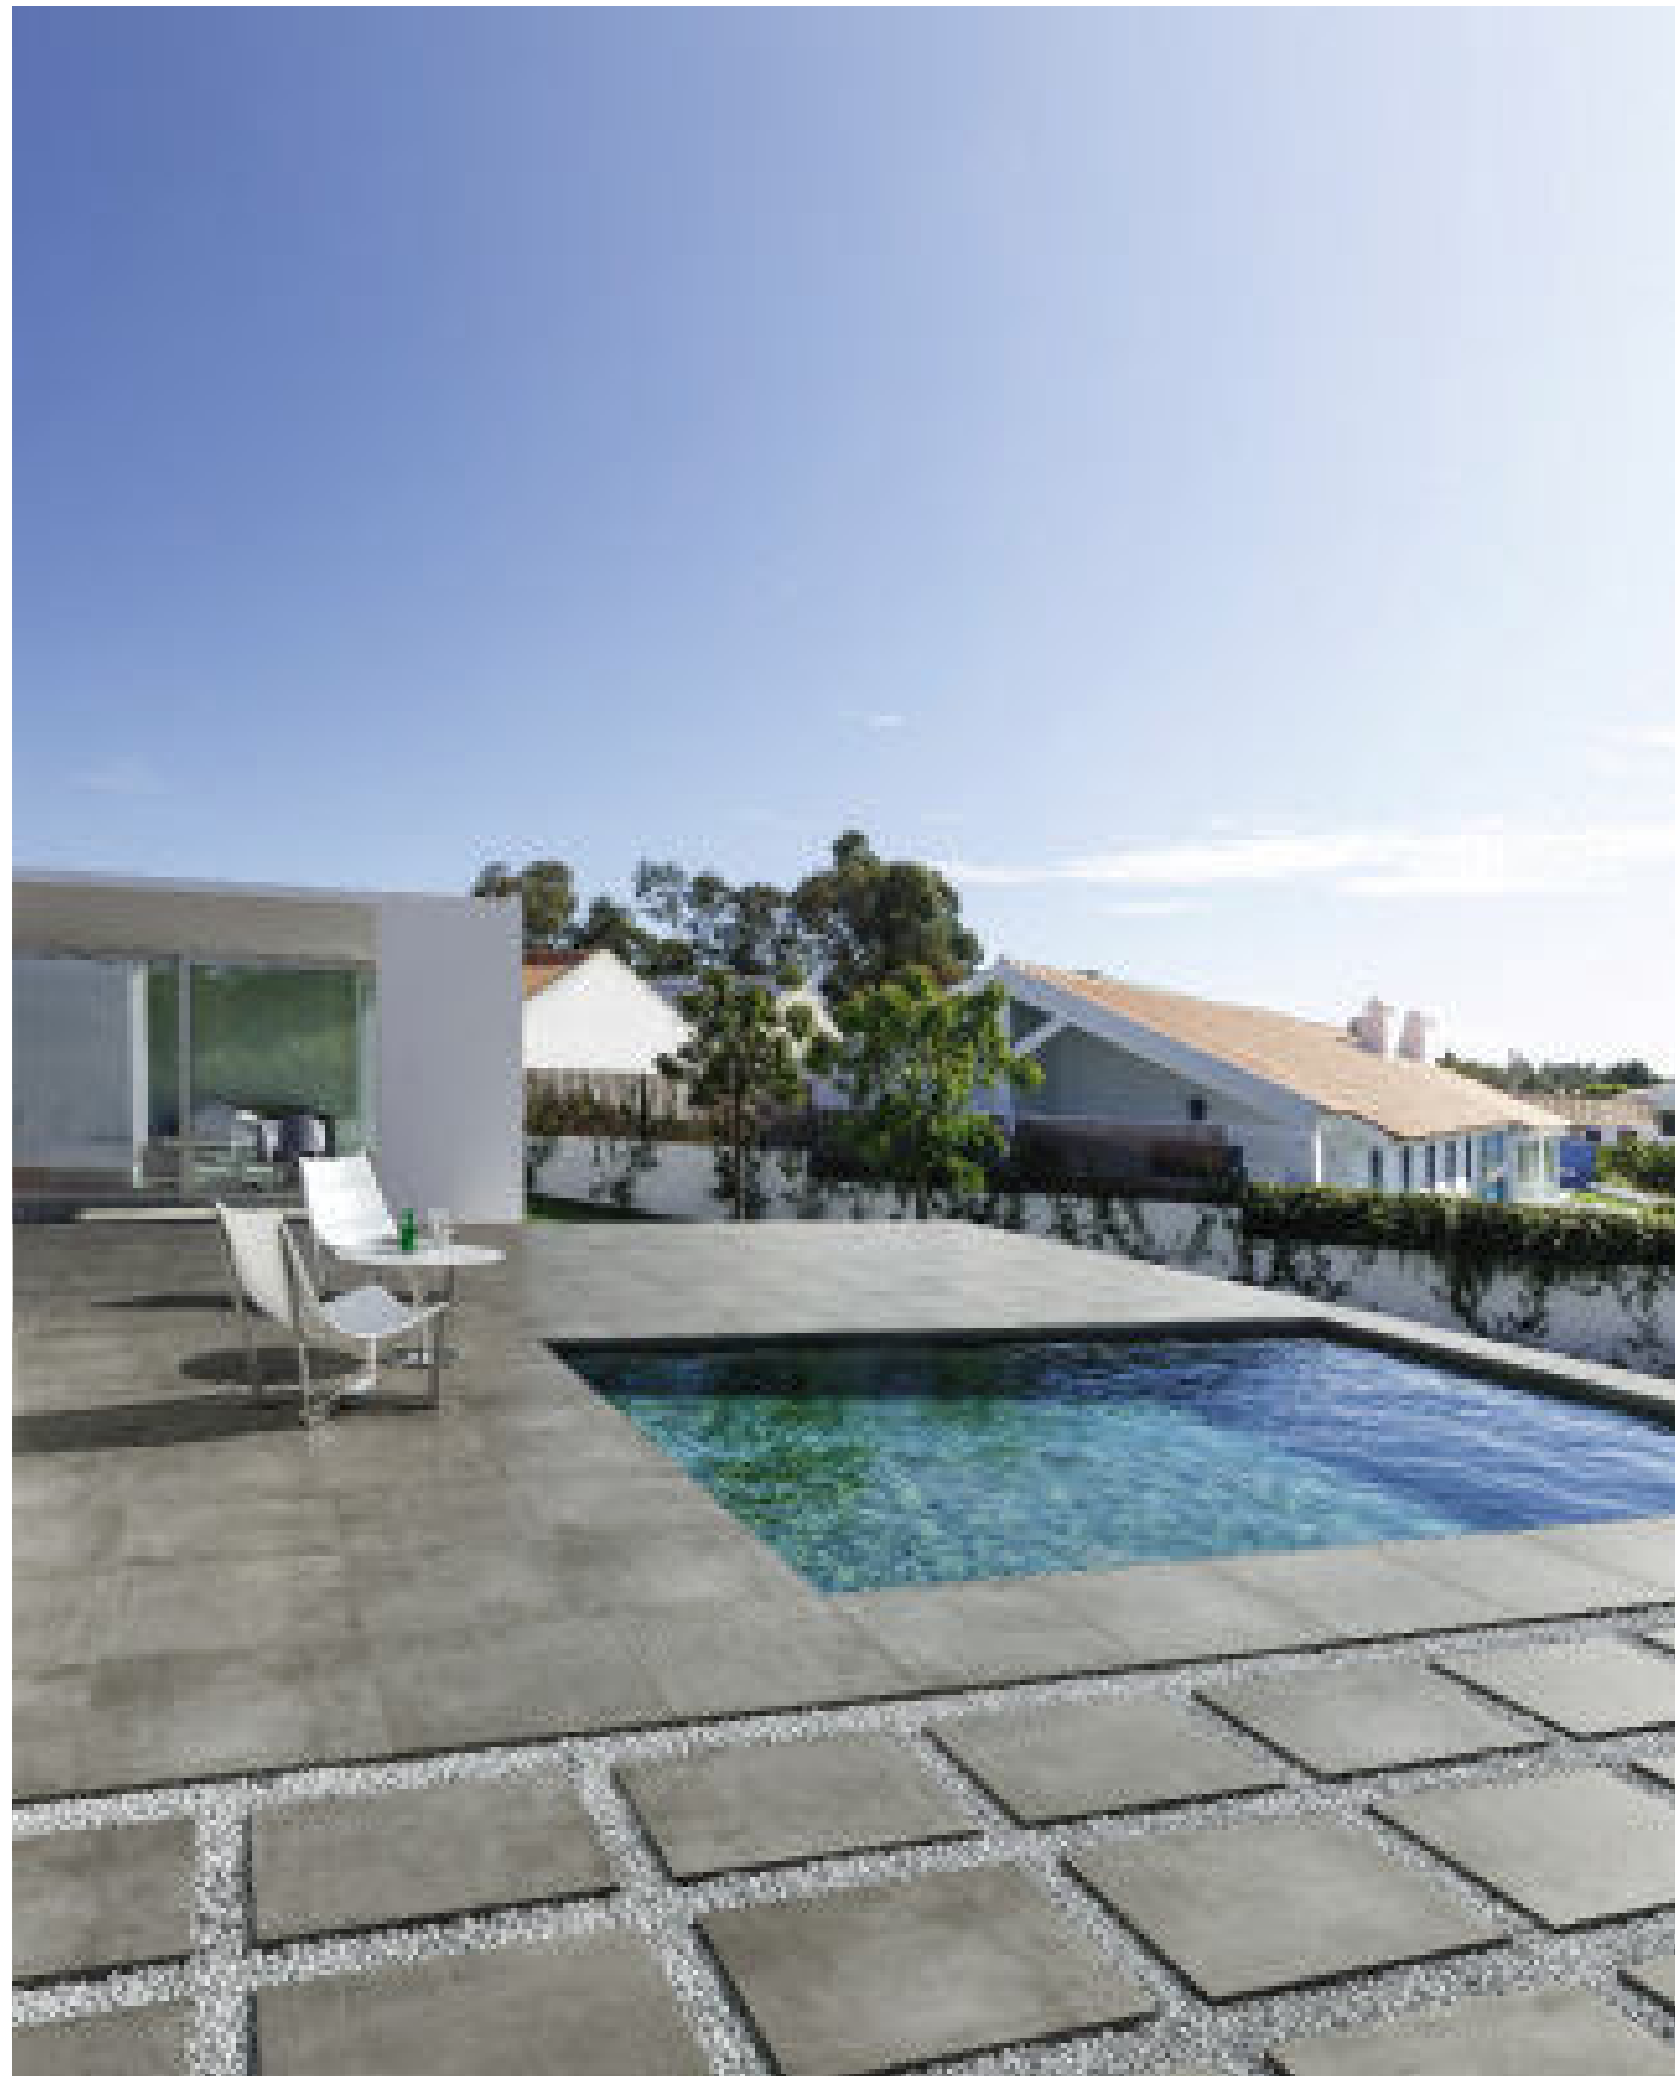

PLUS COMPAKT MARENGO MT RECT. 60X60CM · 24"X24"